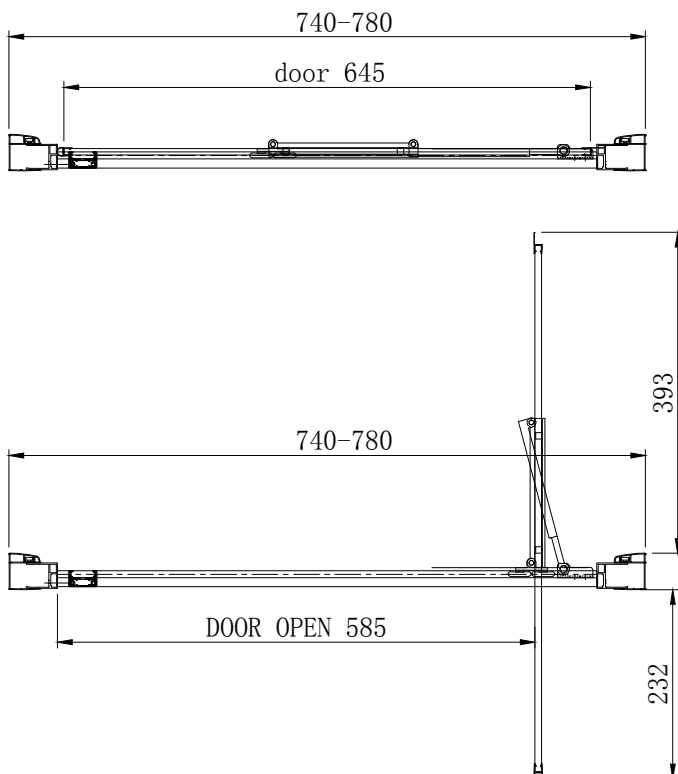

DATASHEET

Image

Drawing

General Information

Product:	49.7029
Description:	Corniche 2000 8mm 800 In-Fold Door
Product Type:	In-Fold Door
Brand:	Eastbrook Company
Colour:	Matt Black
Material:	Tempered Glass
Height (mm):	2000mm
Length (mm):	799mm
Net Weight (kg) (kg):	32.3kg
Product Range:	Corniche 2000

Product Specifications

Warranty:	10 Year(s)
Door opening (mm):	585mm
Easy Clean glass:	Yes
Finish:	Matt
Frameless:	No
Glass Thickness (mm):	8mm
Glass type:	Clear Glass
Waste Included:	No
Adjustment (mm):	740-780mm