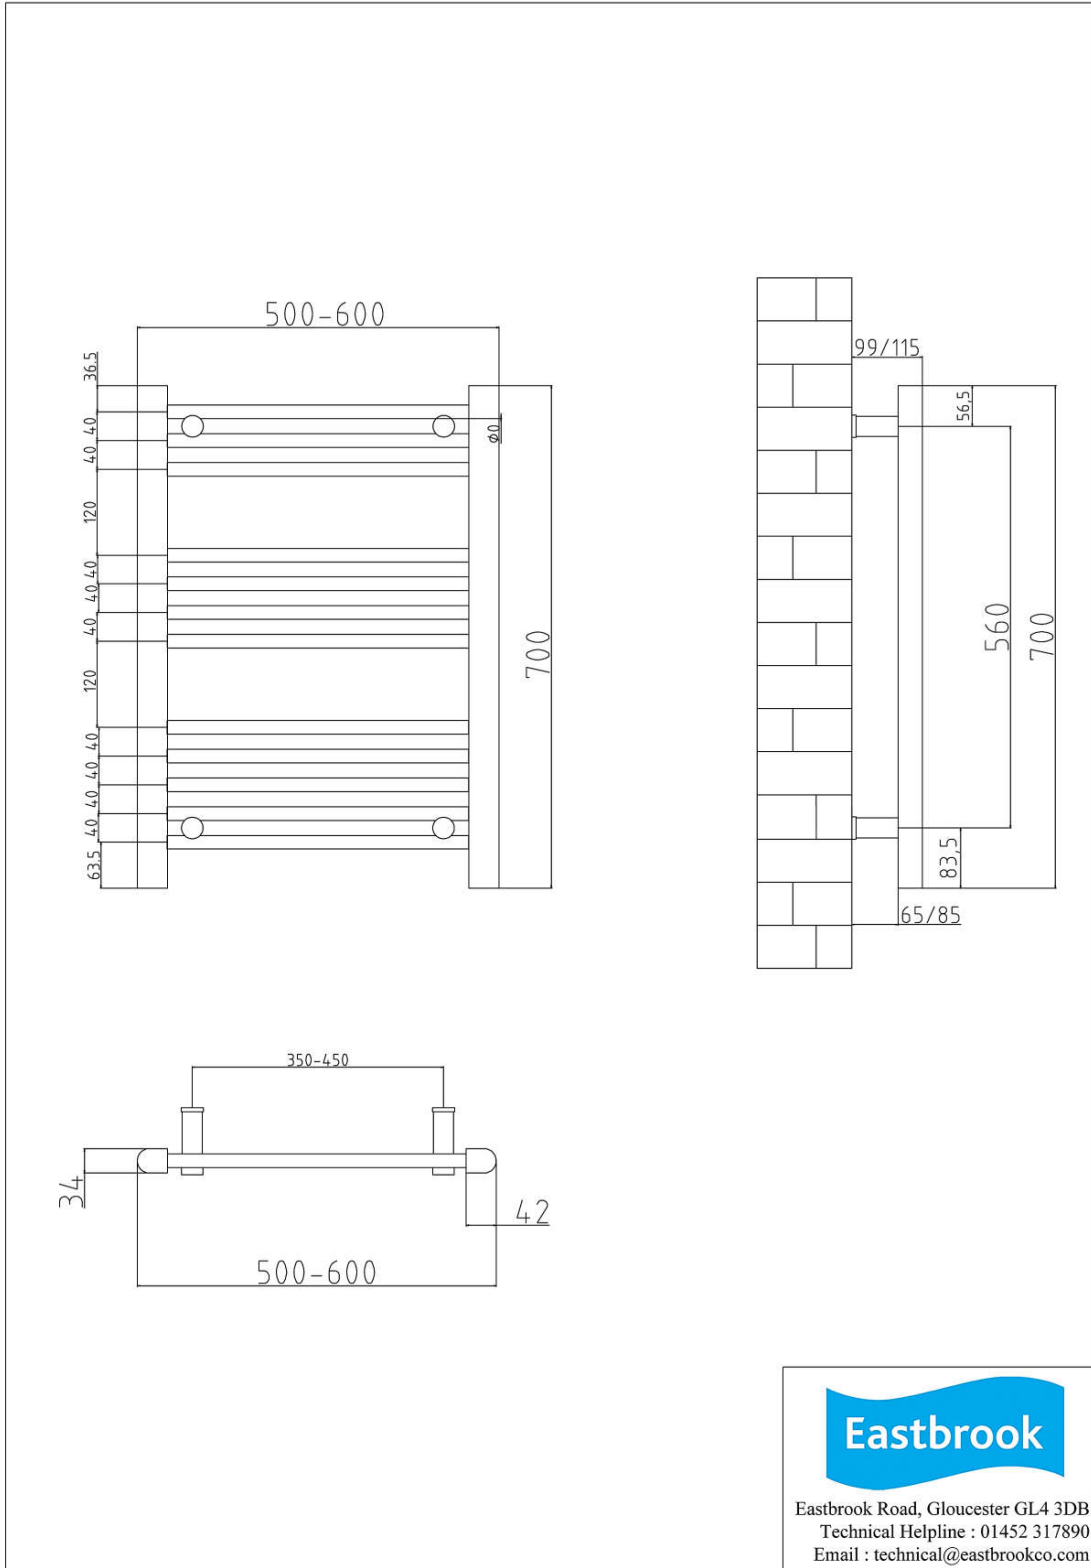

Drawing

Eastbrook Road, Gloucester GL4 3DB
Technical Helpline : 01452 317890
Email : technical@eastbrookco.com