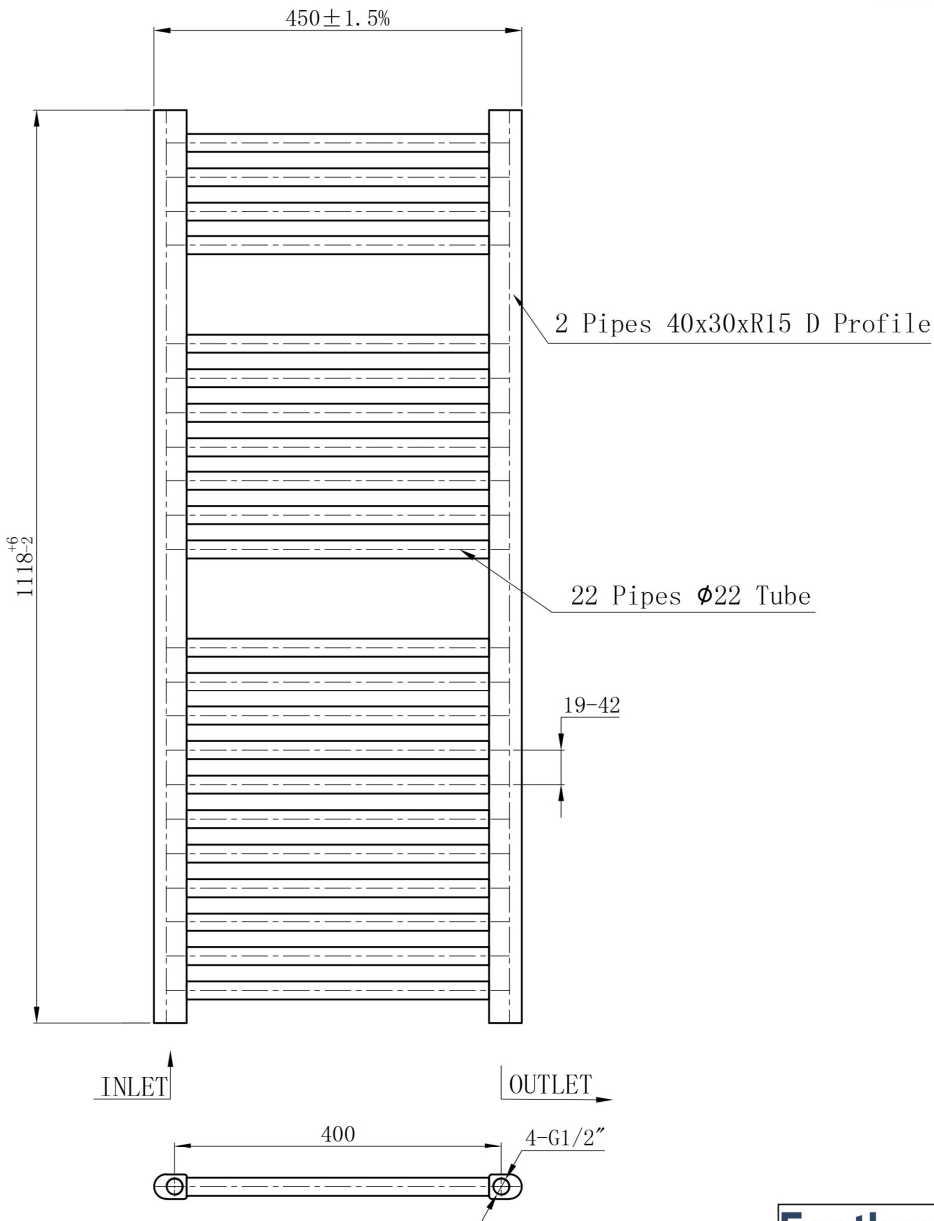

### General Information

Product:	41.0272
Description:	Straight Biava Multirail 1118 x 450
Website Link:	<a href="#">(Click Here)</a>
Product Type:	Towel Rail
Brand:	Eastbrook Company
Colour:	Chrome
Material:	Mild Steel
Height (mm):	1118mm
Width (mm):	450mm
Net Weight (kg):	10.13kg
Product Range:	Biava Multirail

**Drawing**

**Biava Multirail Straight 1118 x 450mm.**  
Technical Drawing

Unit: mm

**Eastbrook**   
Eastbrook Road, Gloucester GL4 3DB  
Technical Helpline : 01452 317890  
Mon - Fri / 8am - 5pm  
Email : technical@eastbrookco.com