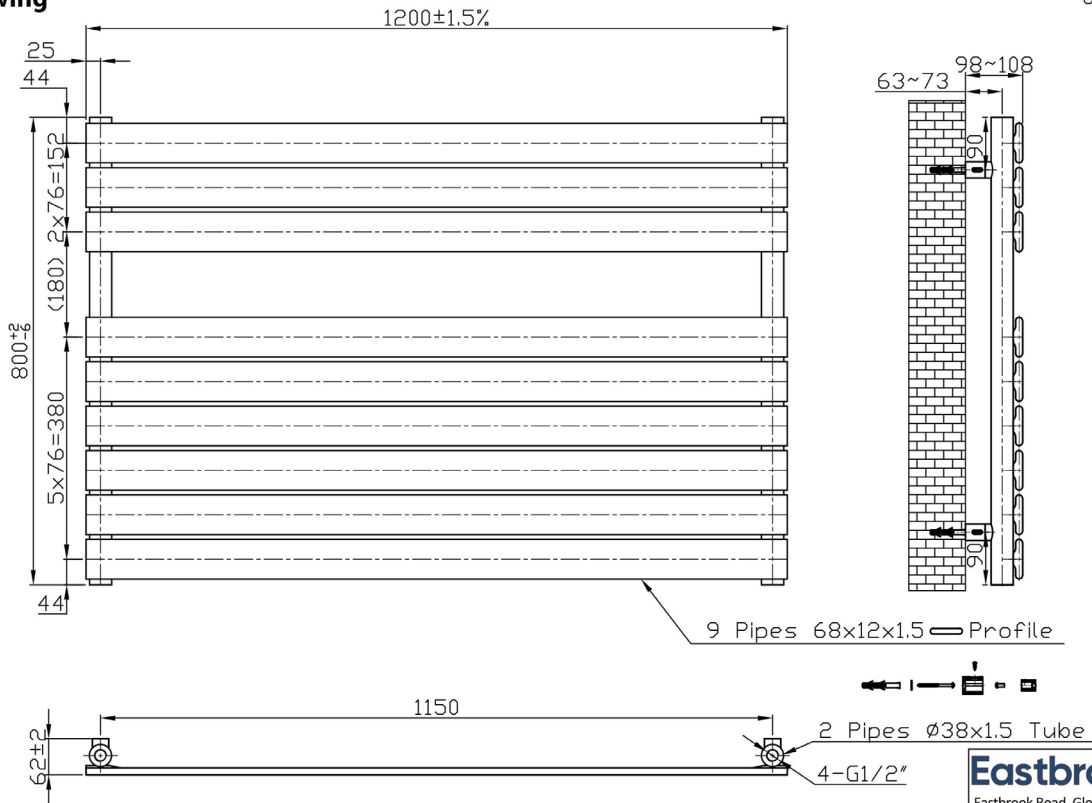

### Image

Pictured 1200 x 600mm Chrome - 41.0188

### General Information

Product:	41.0336
Description:	Staverton Tube on Tube 800 x 1200
Website Link:	<a href="#">(Click Here)</a>
Product Type:	Towel Rail
Brand:	Eastbrook Company
Colour:	Chrome
Material:	Mild Steel
Height (mm):	800mm
Width (mm):	1200mm
Net Weight (kg):	20.01kg
Product Range:	Staverton Tube on Tube Straight

### Staverton Tube on Tube Straight 800 x 1200mm. Painted / Chrome Technical Drawing

Unit:mm

**Eastbrook**   
Eastbrook Road, Gloucester GL4 3DB  
Technical Helpline : 01452 317890  
Mon - Fri / 8am - 5pm  
Email : [technical@eastbrookco.com](mailto:technical@eastbrookco.com)