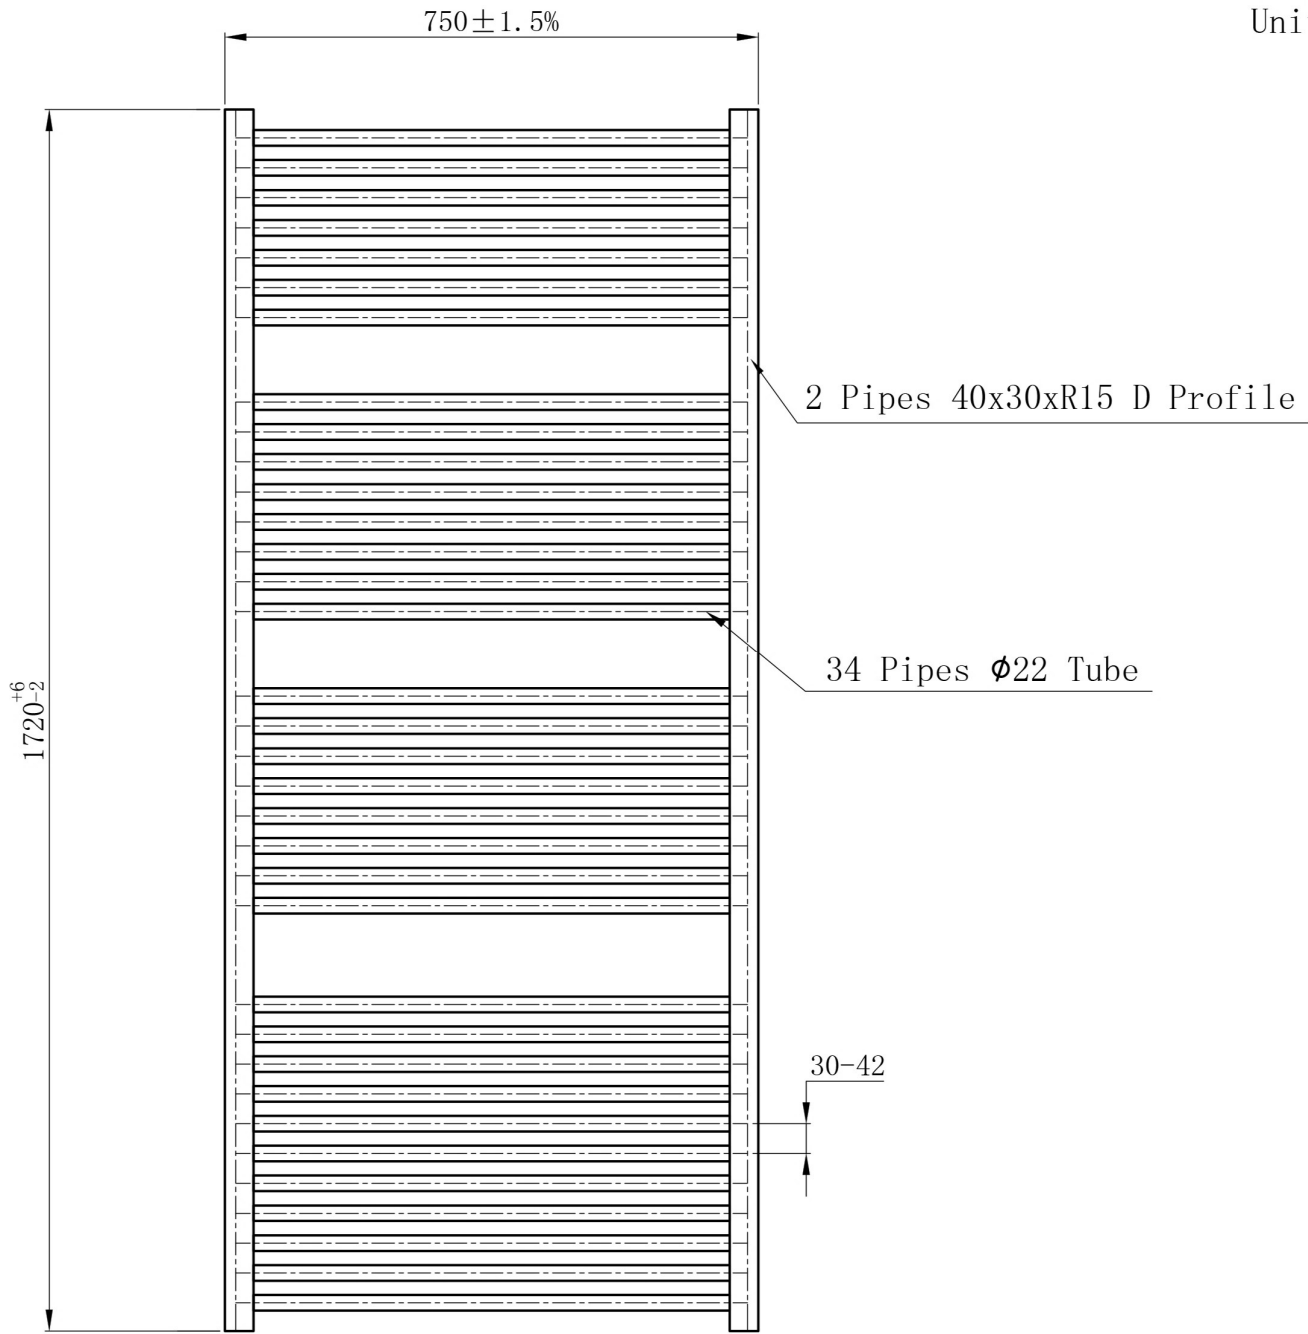

Biava Multirail Curved 1720 x 750mm. Technical Drawing

Unit: mm

Eastbrook 
Eastbrook Road, Gloucester GL4 3DB
Technical Helpline : 01452 317890
Mon - Fri / 8am - 5pm
Email : technical@eastbrookco.com