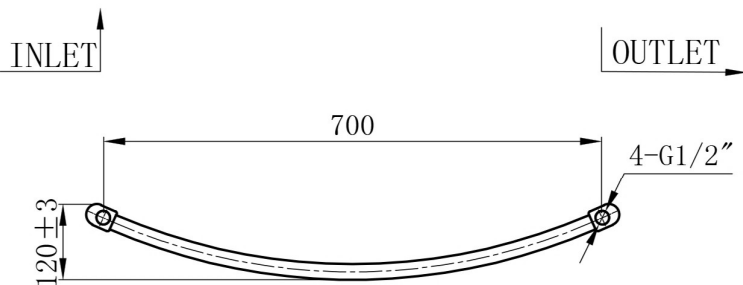

Biava Multirail Curved 1720 x 750mm. Technical Drawing

Unit: mm

Eastbrook 
Eastbrook Road, Gloucester GL4 3DB
Technical Helpline : 01452 317890
Mon - Fri / 8am - 5pm
Email : technical@eastbrookco.com