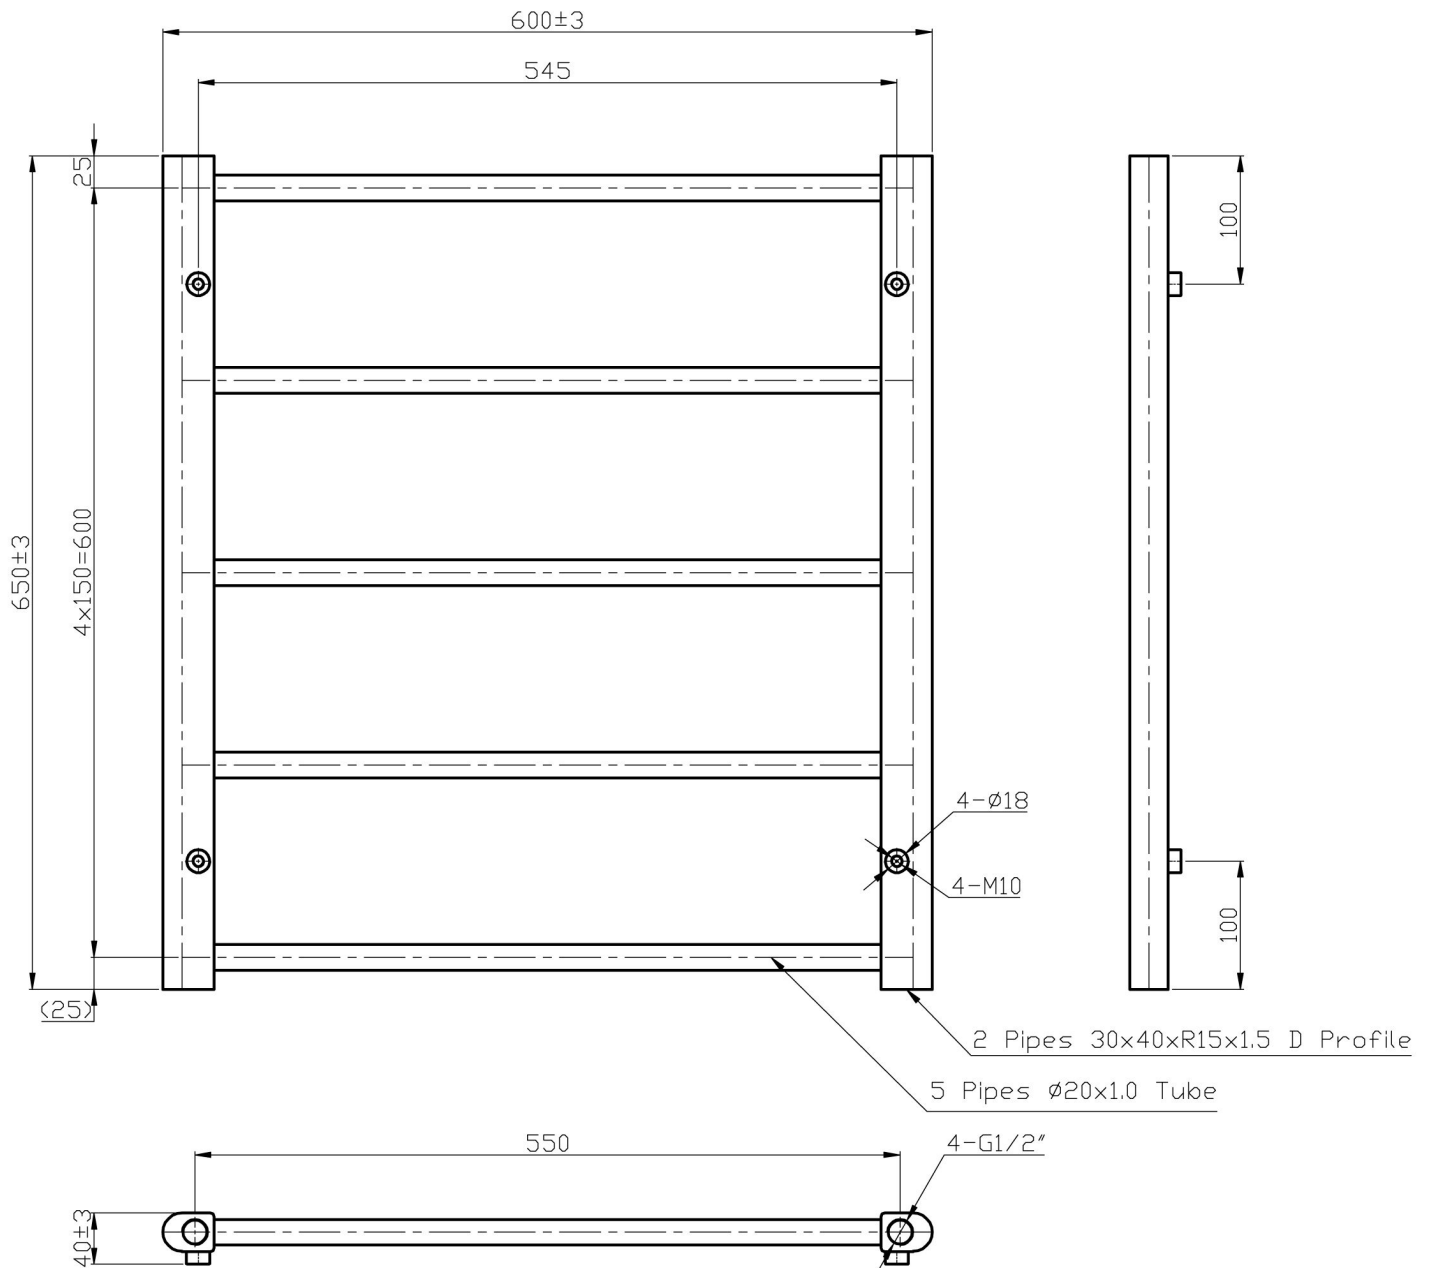

Tuscan 650 x 600mm. Towel Rail

Technical Drawing

This product should be fitted by a fully qualified installer.

Eastbrook

Eastbrook Road, Gloucester GL4 3DB
Technical Helpline : 01452 317890
Mon - Fri / 8am - 5pm
Email : technical@eastbrookco.com