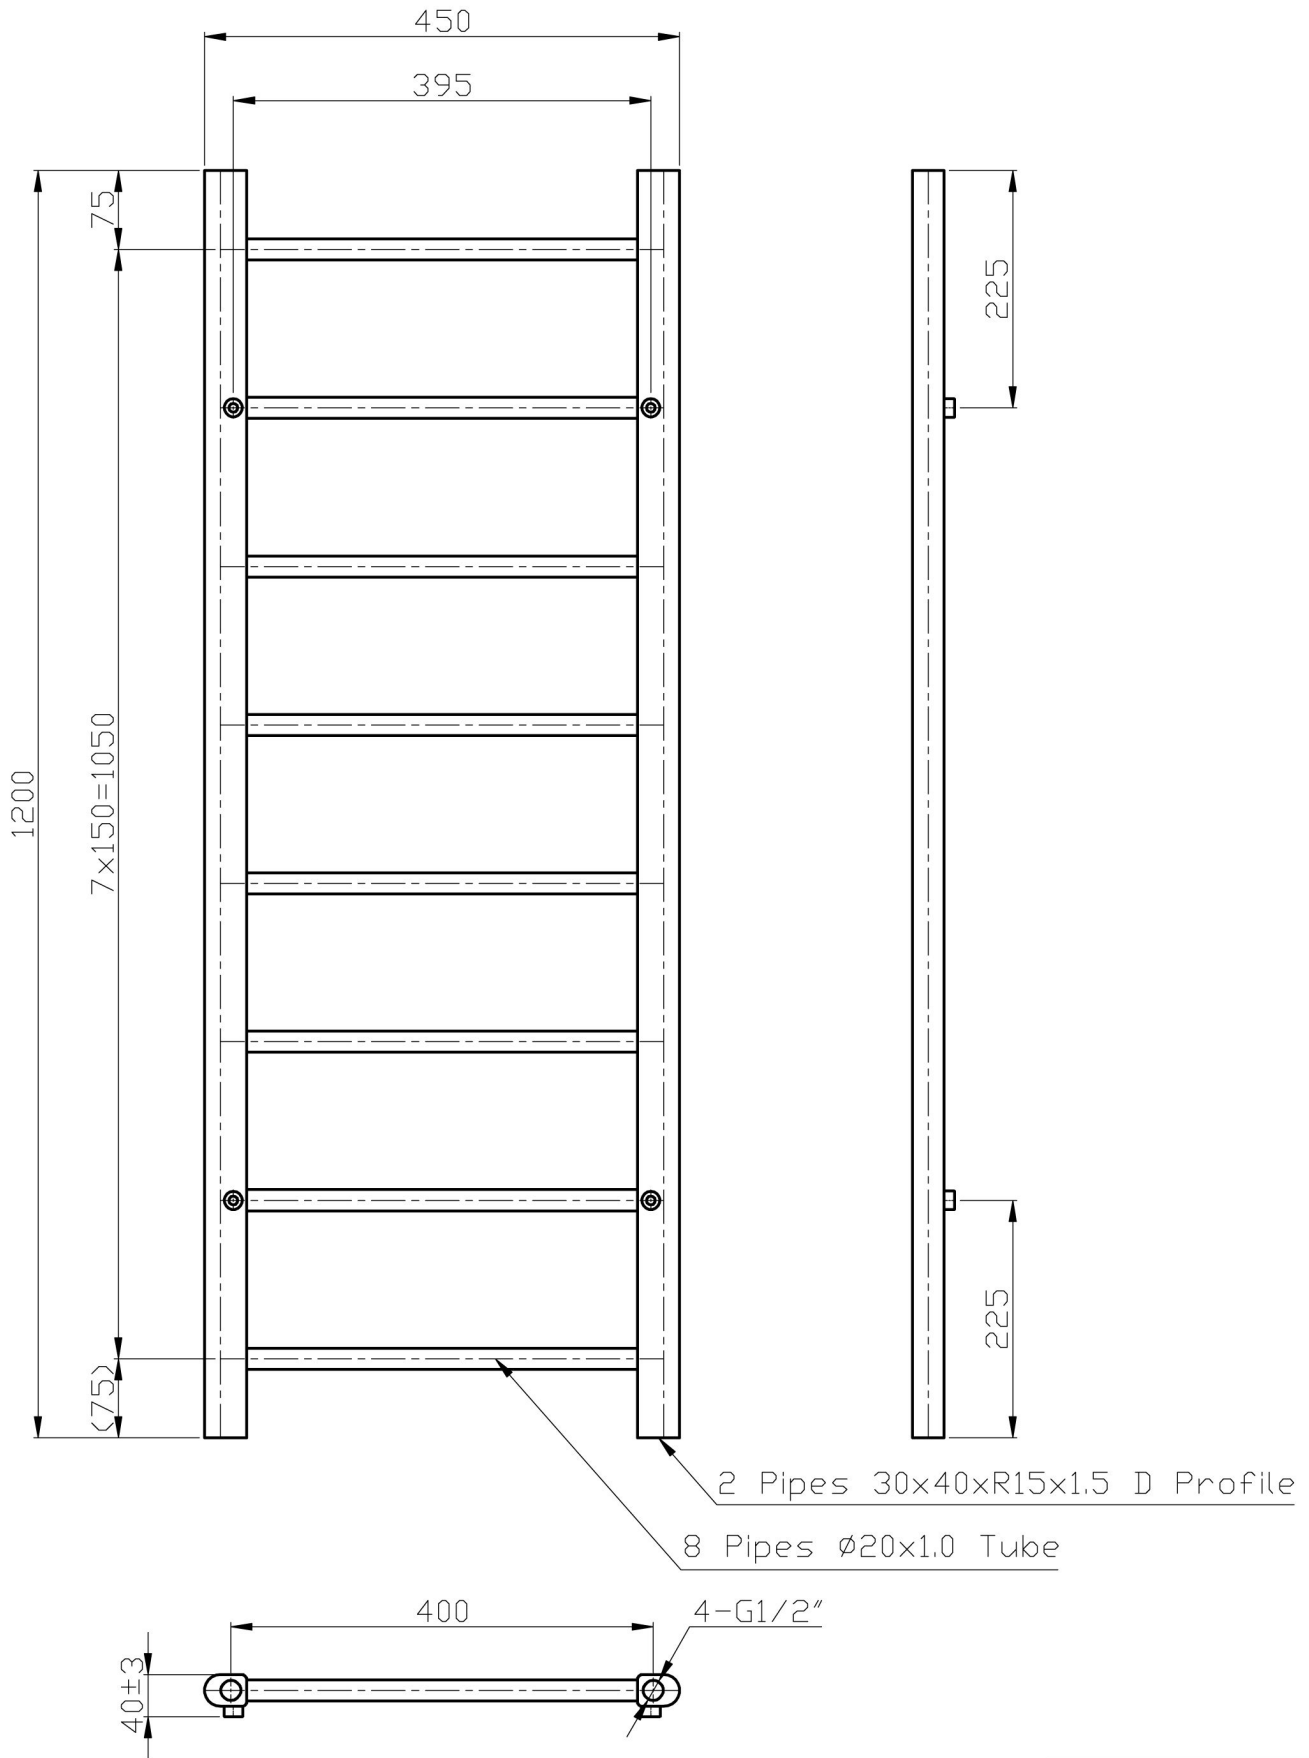

Tuscan 1200 x 450mm. Towel Rail

Technical Drawing

This product should be fitted by a fully qualified installer.

Eastbrook

Eastbrook Road, Gloucester GL4 3DB
Technical Helpline : 01452 317890
Mon - Fri / 8am - 5pm
Email : technical@eastbrookco.com