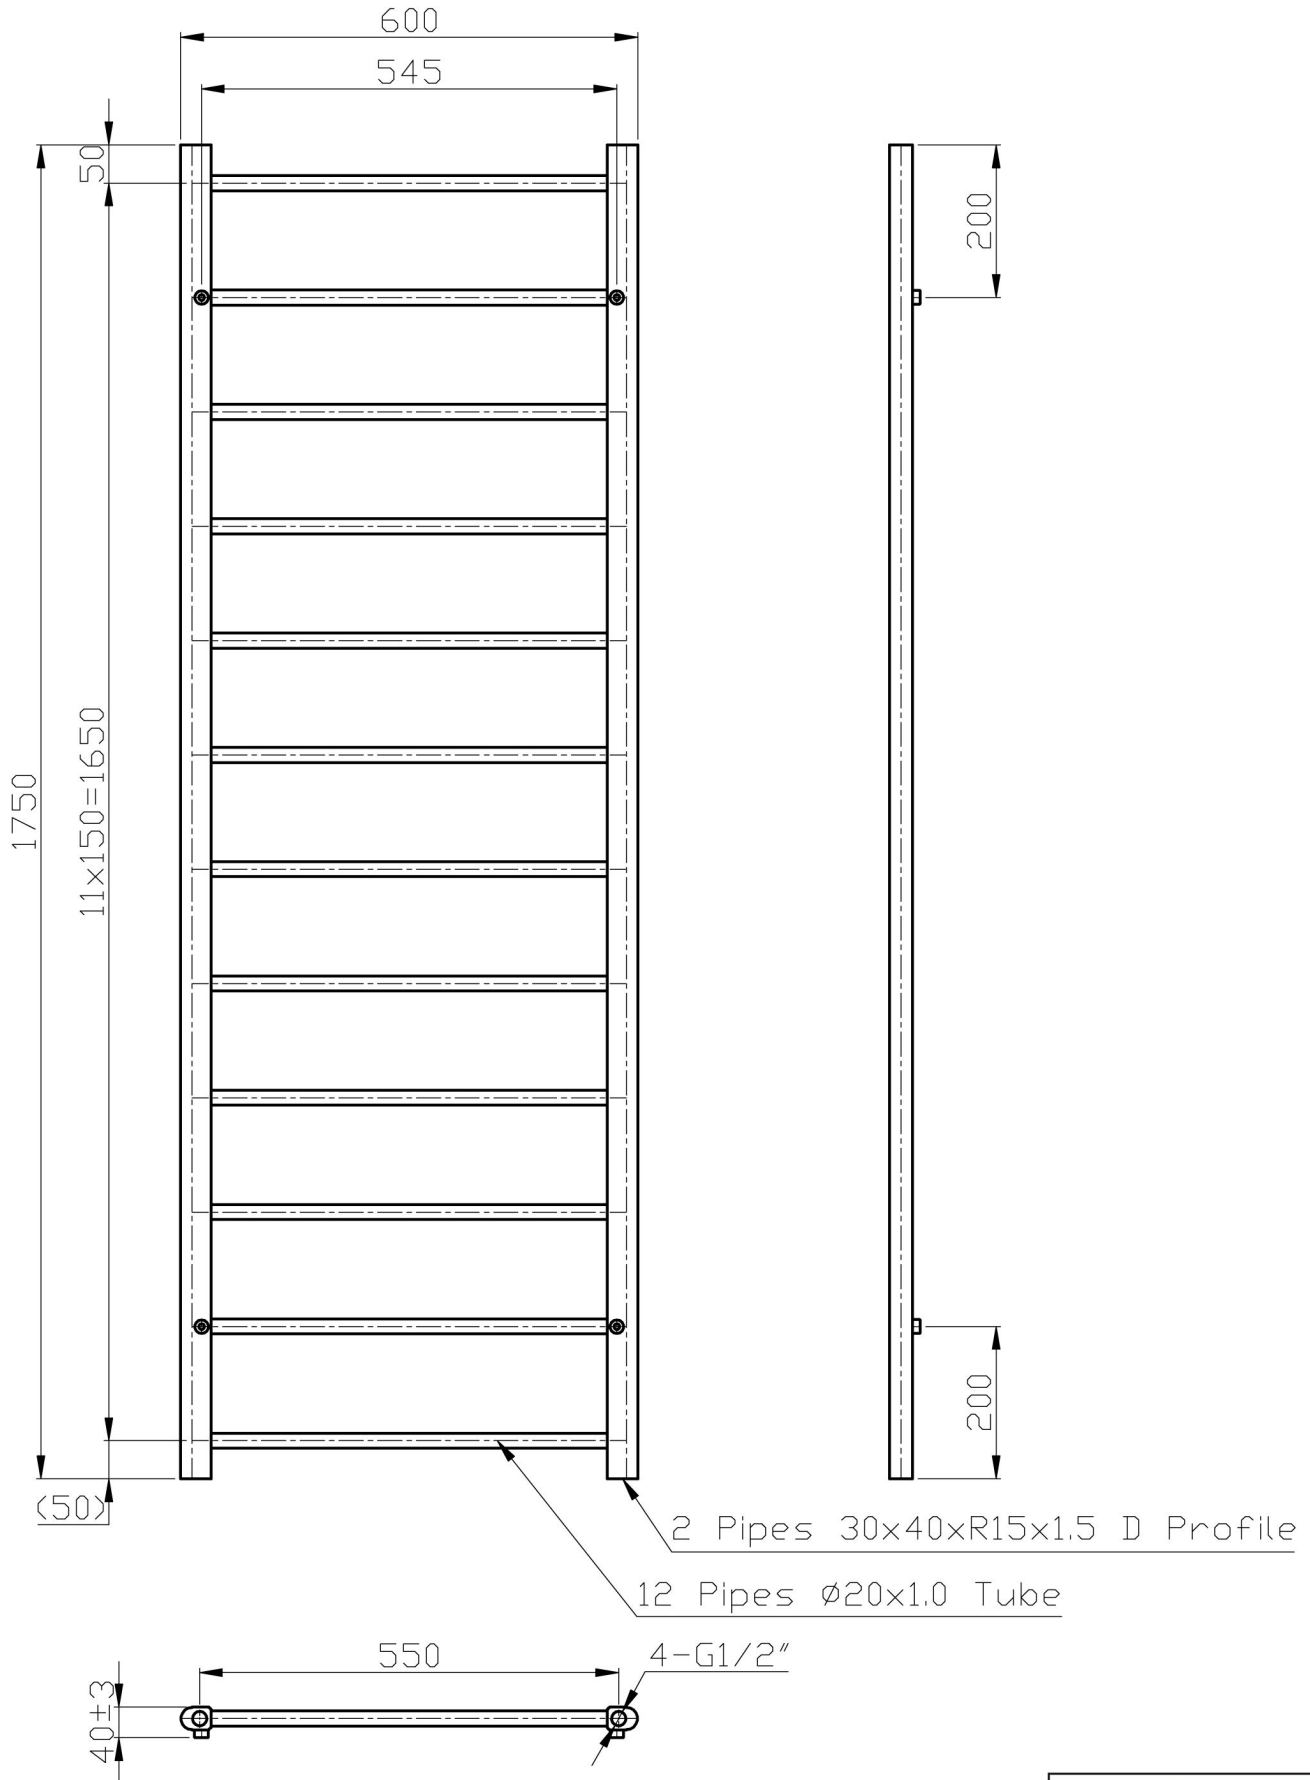

Tuscan 1750 x 600mm. Towel Rail

Technical Drawing

This product should be fitted by a fully qualified installer.

Eastbrook 
Eastbrook Road, Gloucester GL4 3DB
Technical Helpline : 01452 317890
Mon - Fri / 8am - 5pm
Email : technical@eastbrookco.com