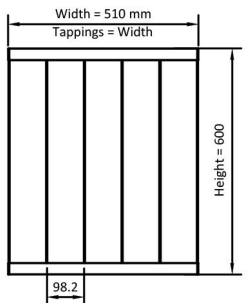

Kingswood Slimline Aluminium Radiators

600mm. Height Technical Drawings

Eastbrook 

Eastbrook Road, Gloucester GL4 3DB

Technical Helpline : 01452 317890

Mon - Fri / 8am - 5pm

Email : technical@eastbrookco.com