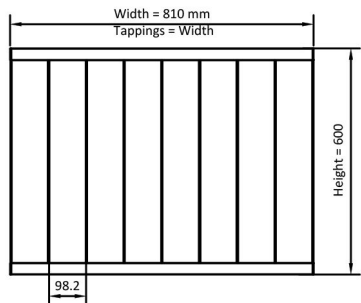

Kingswood Slimline Aluminium Radiators

600mm. Height Technical Drawings

Eastbrook 

Eastbrook Road, Gloucester GL4 3DB

Technical Helpline : 01452 317890

Mon - Fri / 8am - 5pm

Email : technical@eastbrookco.com