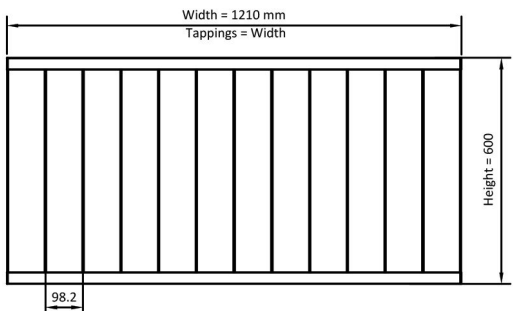

Kingswood Slimline Aluminium Radiators

600mm. Height Technical Drawings

Eastbrook 

Eastbrook Road, Gloucester GL4 3DB

Technical Helpline : 01452 317890

Mon - Fri / 8am - 5pm

Email : technical@eastbrookco.com