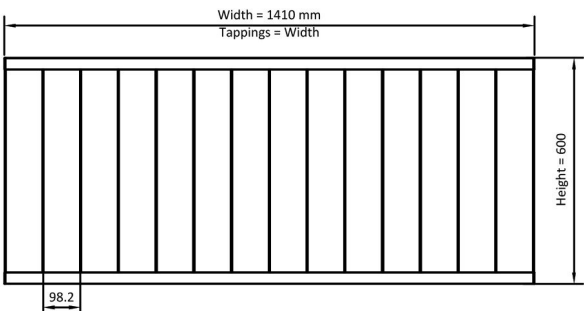

Kingswood Slimline Aluminium Radiators

600mm. Height Technical Drawings

Eastbrook 

Eastbrook Road, Gloucester GL4 3DB

Technical Helpline : 01452 317890

Mon - Fri / 8am - 5pm

Email : technical@eastbrookco.com