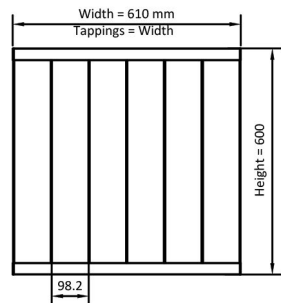

Kingswood Slimline Aluminium Radiators

600mm. Height Technical Drawings

Eastbrook 

Eastbrook Road, Gloucester GL4 3DB

Technical Helpline : 01452 317890

Mon - Fri / 8am - 5pm

Email : technical@eastbrookco.com