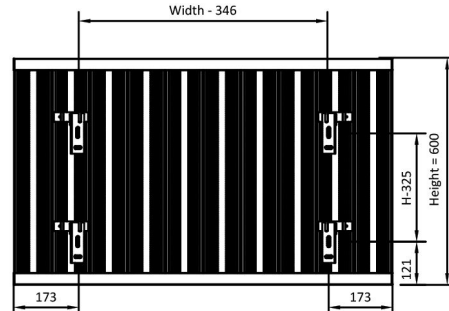

Kingswood Slimline Aluminium Radiators

600mm. Height Technical Drawings

Eastbrook 

Eastbrook Road, Gloucester GL4 3DB

Technical Helpline : 01452 317890

Mon - Fri / 8am - 5pm

Email : technical@eastbrookco.com