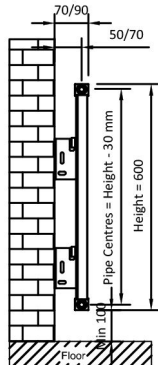

Kingswood Slimline Aluminium Radiators

600mm. Height Technical Drawings

Eastbrook 

Eastbrook Road, Gloucester GL4 3DB

Technical Helpline : 01452 317890

Mon - Fri / 8am - 5pm

Email : technical@eastbrookco.com