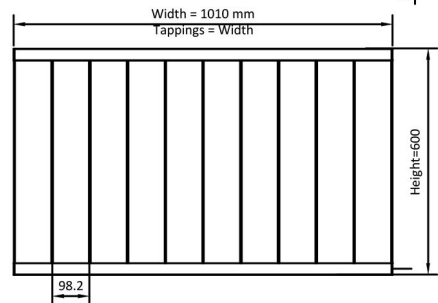

Kingswood Slimline Aluminium Radiators

600mm. Height Technical Drawings

Eastbrook 

Eastbrook Road, Gloucester GL4 3DB

Technical Helpline : 01452 317890

Mon - Fri / 8am - 5pm

Email : technical@eastbrookco.com