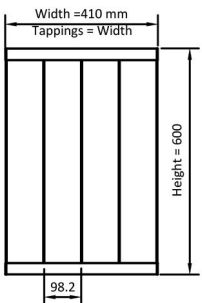

Kingswood Slimline Aluminium Radiators

600mm. Height Technical Drawings

Eastbrook 

Eastbrook Road, Gloucester GL4 3DB

Technical Helpline : 01452 317890

Mon - Fri / 8am - 5pm

Email : technical@eastbrookco.com