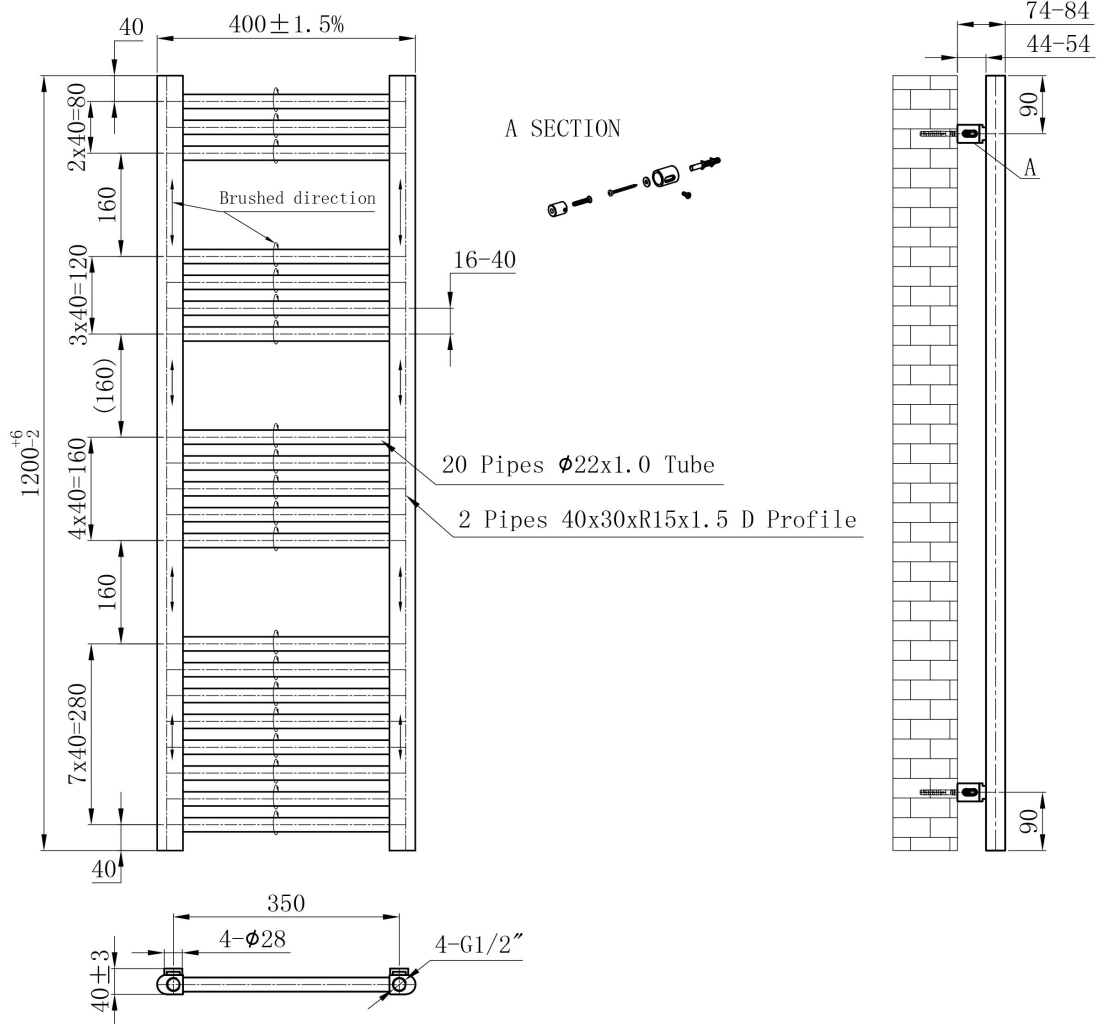

### General Information

Product:	41.0868
Description:	Wendover Straight Multirail 1200 x 400
Website Link:	<a href="#">(Click Here)</a>
Product Type:	Towel Rail
Brand:	Eastbrook Company
Colour:	Brushed Gunmetal
Material:	Mild Steel
Height (mm):	1200mm
Width (mm):	400mm
Net Weight (kg):	6.91kg
Product Range:	Wendover

### Product Specifications

Warranty:	5 Year(s)
Supplied with fixings:	Yes
Mounting:	Wall
BTU $\Delta T50^{\circ}\text{C}$ :	1027
BTU $\Delta T60^{\circ}\text{C}$ :	1303
Watts $\Delta T50^{\circ}\text{C}$ :	301
Watts $\Delta T60^{\circ}\text{C}$ :	382
Number of Horizontal Bars:	20
Element Compatibility:	Yes For more details on compatible elements refer to our brochure.

## Drawing

### Wendover Straight Brushed Bronze 1200 x 400mm. Technical Drawing

Unit: mm

**Eastbrook**   
Eastbrook Road, Gloucester GL4 3DB  
Technical Helpline : 01452 317890  
Mon - Fri / 8am - 5pm  
Email : technical@eastbrookco.com