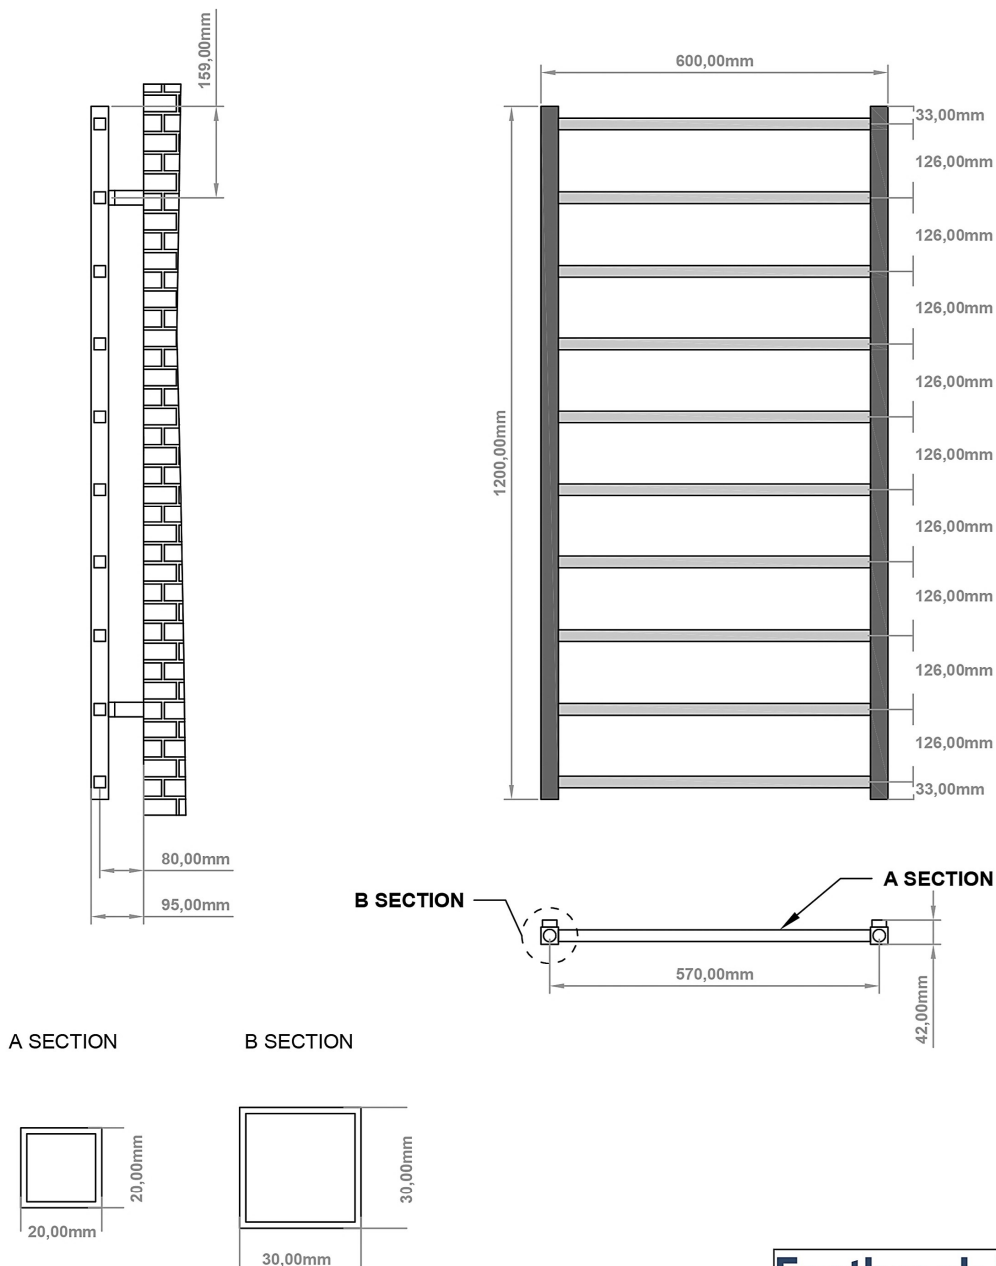

DATASHEET

Image

General Information

Product:	89:1259
Description:	Tuscan Square Towel Rail 1200 x 600
Website Link:	(Click Here)
Product Type:	Towel Rail
Brand:	Eastbrook Company
Colour:	Matt Anthracite
Material:	Mild Steel
Height (mm):	1200mm
Width (mm):	600mm
Net Weight (kg):	7.99kg
Product Range:	Tuscan Square

Drawing

Tuscan Square 1200 x 600mm. Technical Drawing

Eastbrook 
Eastbrook Road, Gloucester GL4 3DB
Technical Helpline : 01452 317890
Mon - Fri / 8am - 5pm
Email : technical@eastbrookco.com