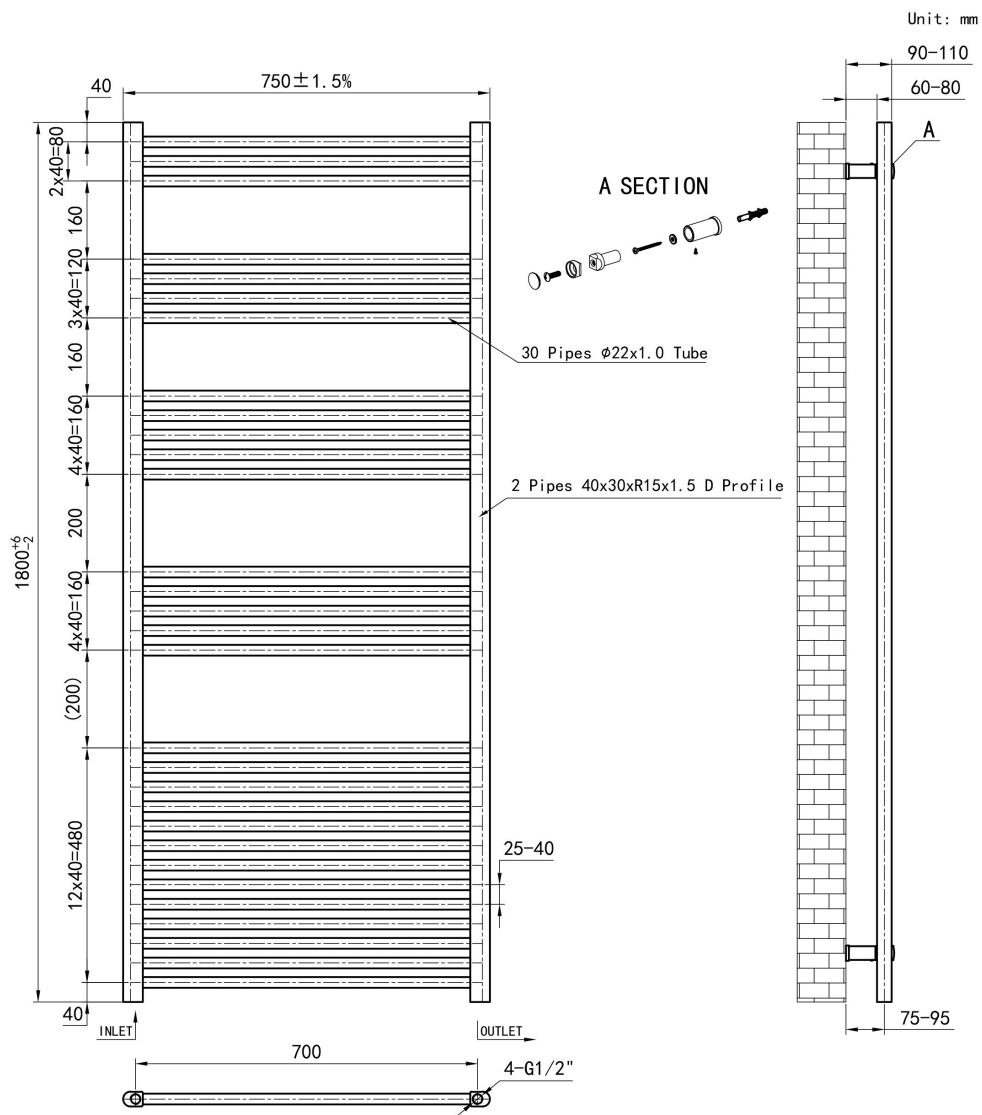

DATASHEET

Image

General Information

Product:	41.0697
Description:	Wendover Straight Multirail 1800 x 750
Website Link:	(Click Here)
Product Type:	Towel Rail
Brand:	Eastbrook Company
Colour:	Matt Black
Material:	Mild Steel
Height (mm):	1800mm
Width (mm):	750mm
Net Weight (kg):	15.98kg
Product Range:	Wendover

Product Specifications

Warranty:	5 Year(s)
Supplied with fixings:	Yes
Orientation:	Vertical
BTU $\Delta T50^{\circ}\text{C}$:	3180
BTU $\Delta T60^{\circ}\text{C}$:	4071
Watts $\Delta T50^{\circ}\text{C}$:	932
Watts $\Delta T60^{\circ}\text{C}$:	1193

Drawing

Wendover Straight 1800 x 750mm. Technical Drawing

Eastbrook 
Eastbrook Road, Gloucester GL4 3DB
Technical Helpline : 01452 317890
Mon - Fri / 8am - 5pm
Email : technical@eastbrookco.com