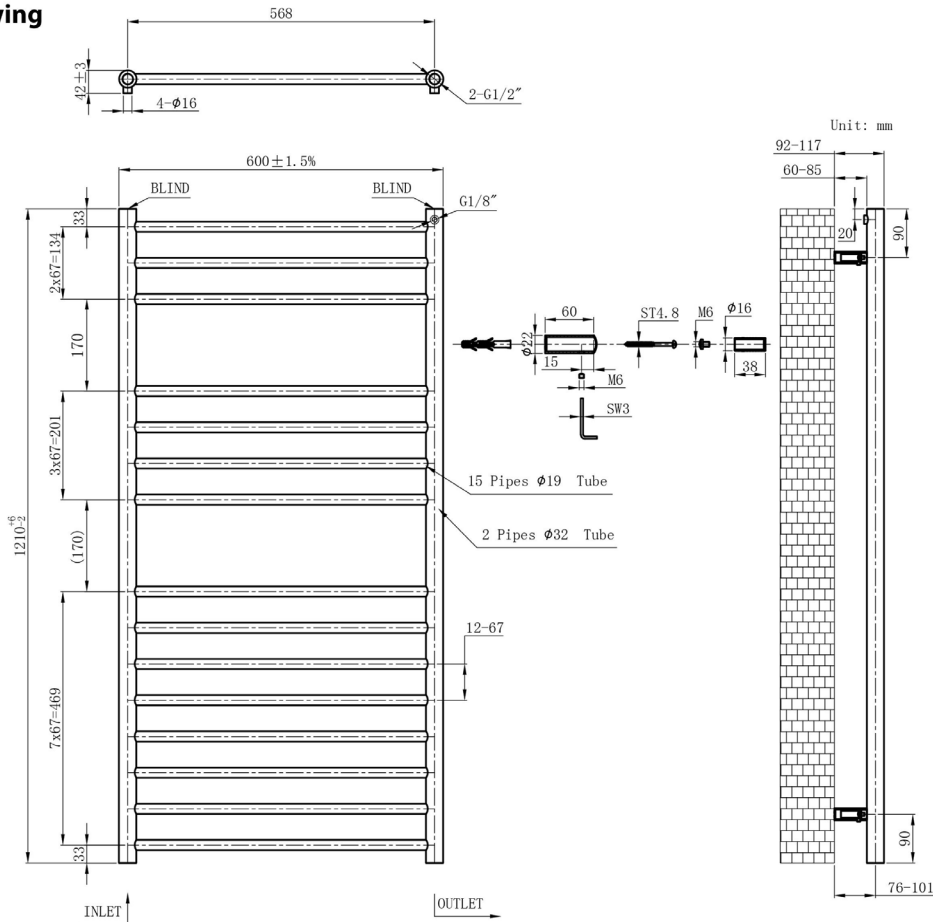

DATASHEET

Image

General Information

Product:	41.0883
Description:	Violla II 1210 x 600 Stainless Steel Towel Rail
Brand:	Eastbrook Company
Colour:	Mirror Polished
Height (mm):	1210mm
Width (mm):	600mm
Net Weight (kg):	5.72kg
Product Range:	Violla II

Product Specifications

Finish:	Polished
BTU $\Delta T50^{\circ}\text{C}$:	1095
BTU $\Delta T60^{\circ}\text{C}$:	1378
Watts $\Delta T50^{\circ}\text{C}$:	321
Watts $\Delta T60^{\circ}\text{C}$:	404

Drawing

Violla II 1210 x 600mm. Stainless Steel Polished Technical Drawing

Eastbrook 
Eastbrook Road, Gloucester GL4 3DB
Technical Helpline : 01452 317890
Mon - Fri / 8am - 5pm
Email : technical@eastbrookco.com