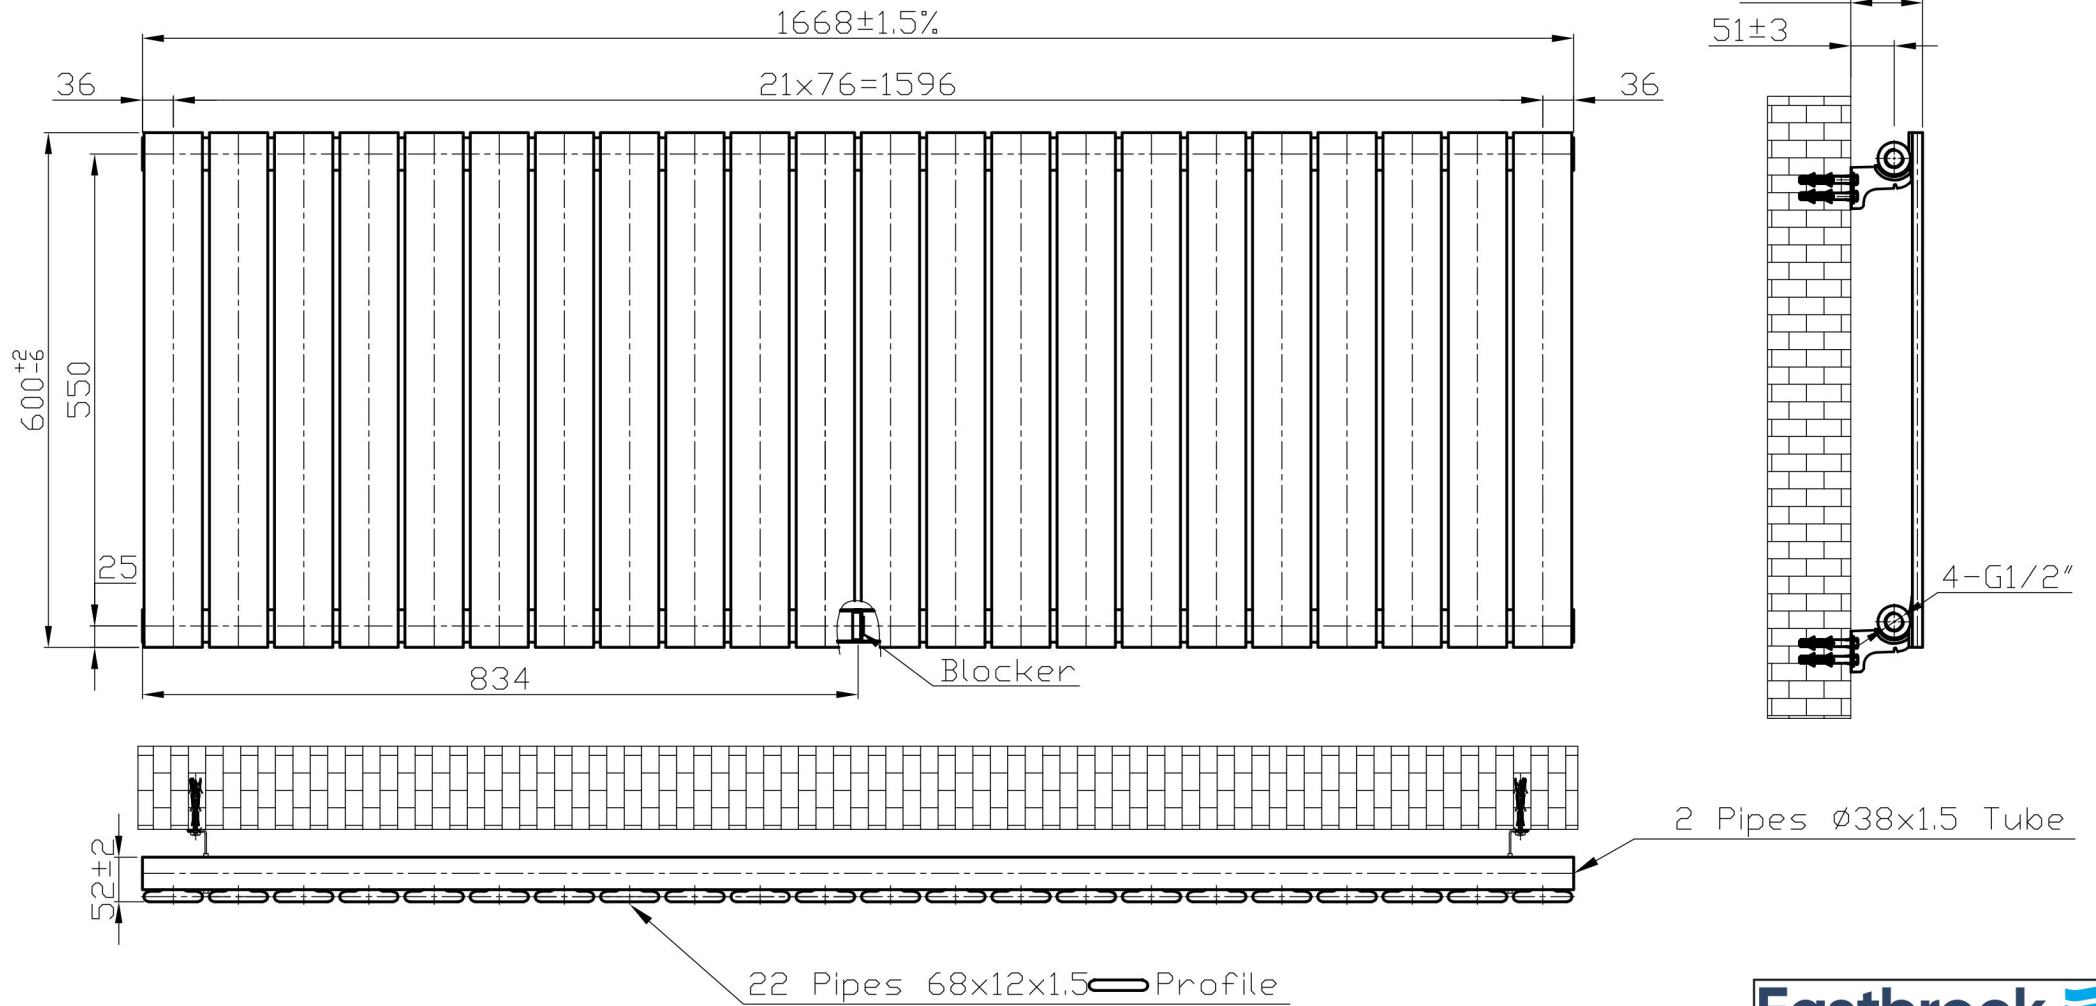

Warrington Type 10 Horizontal Radiator 600 x 1668mm.

Technical Drawing

Unit: mm

Eastbrook
Eastbrook Road, Gloucester GL4 3DB
Technical Helpline : 01452 317890
Mon - Fri / 8am - 5pm
Email : technical@eastbrookco.com