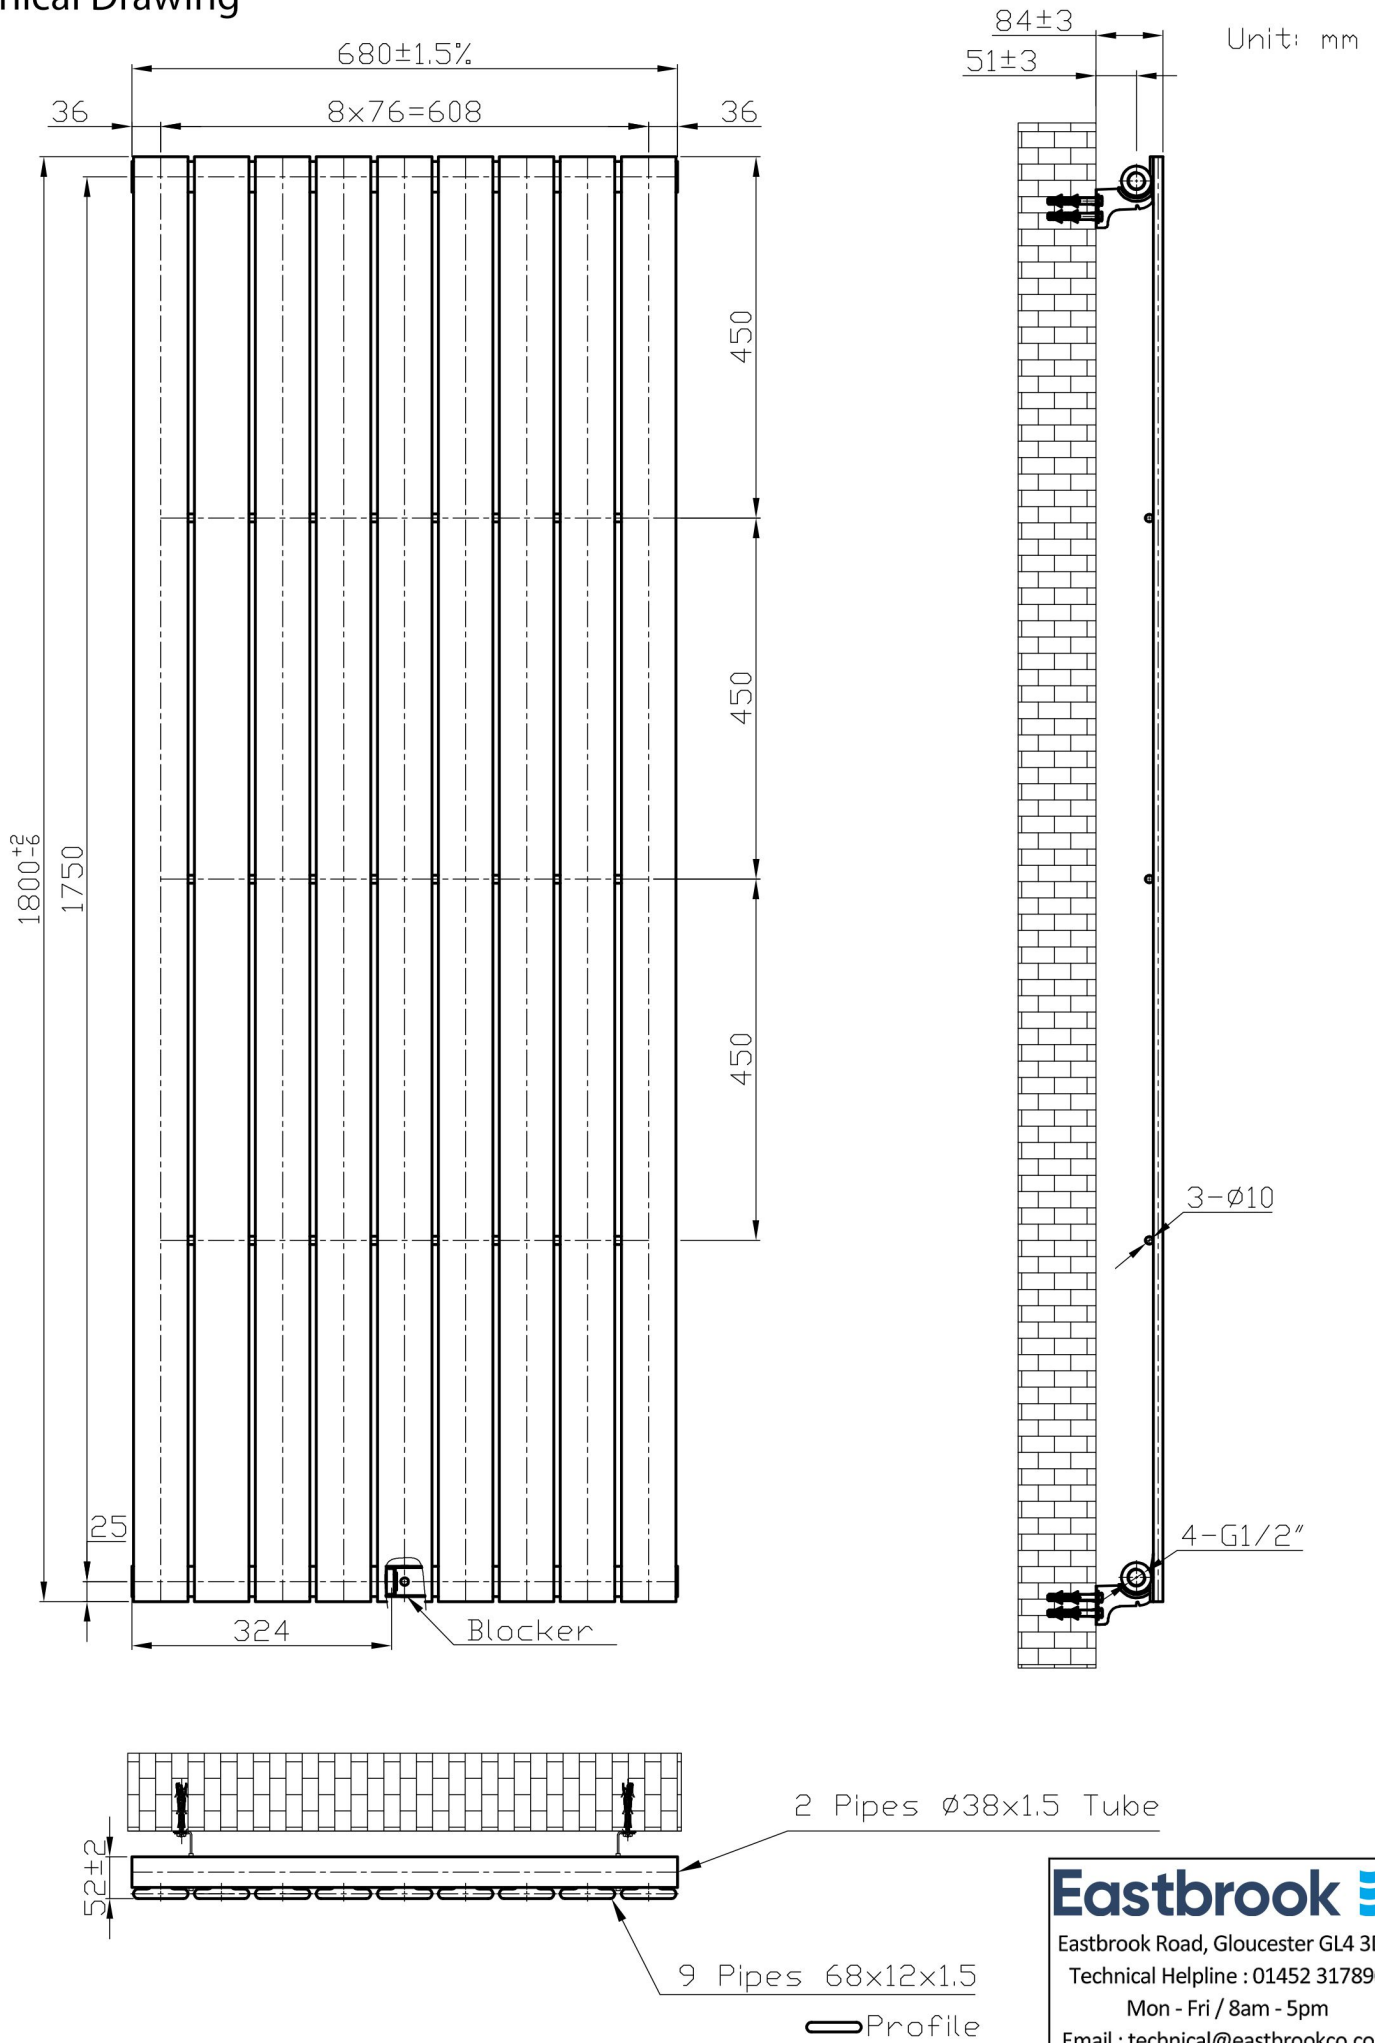

Warrington Type 10 Vertical Radiator 1800 x 680mm.

Technical Drawing

Eastbrook 

Eastbrook Road, Gloucester GL4 3DB
 Technical Helpline : 01452 317890
 Mon - Fri / 8am - 5pm
 Email : technical@eastbrookco.com