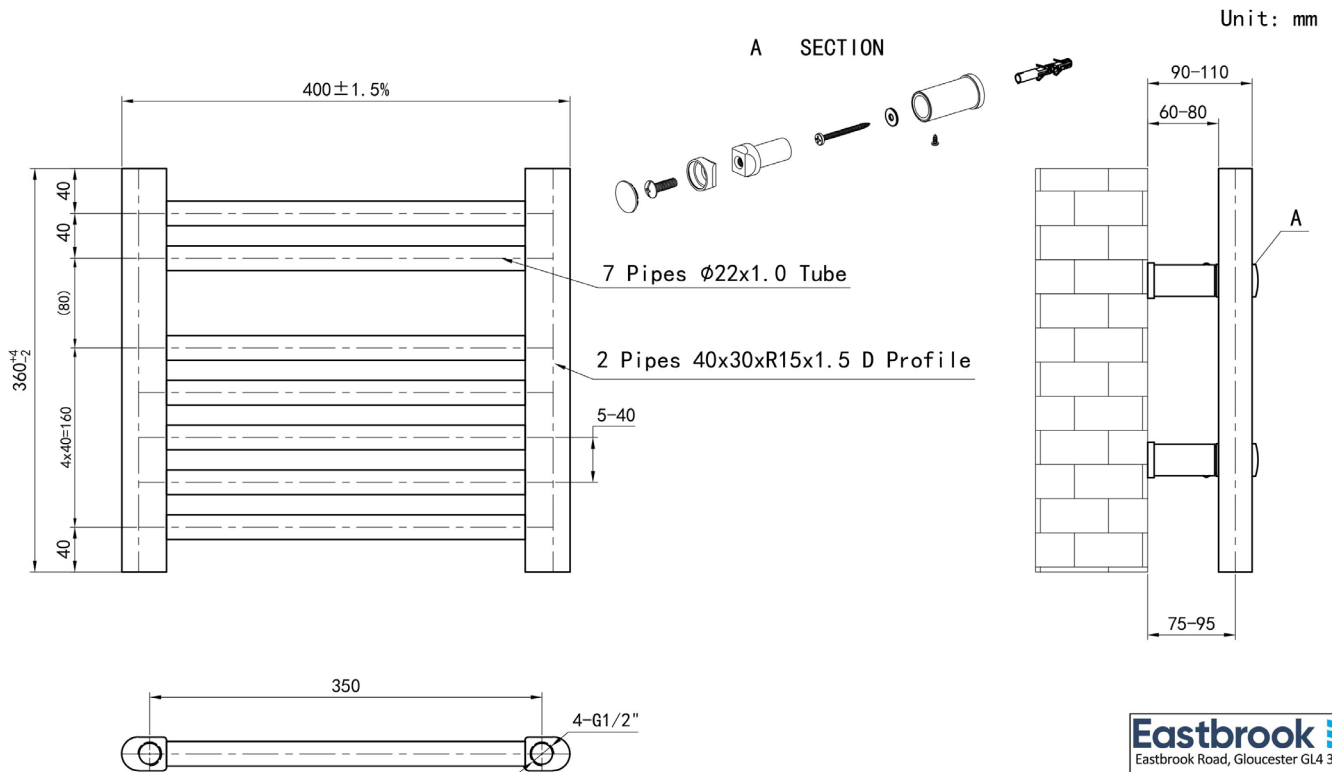

DATASHEET

Image

General Information

Product:	41.0267
Description:	Wendover Straight Multirail 360 x 400
Website Link:	(Click Here)
Product Type:	Towel Rail
Brand:	Eastbrook Company
Colour:	Chrome
Material:	Mild Steel
Height (mm):	360mm
Width (mm):	400mm
Net Weight (kg):	2.74kg
Product Range:	Wendover

Product Specifications

Warranty:	5 Year(s)
Supplied with fixings:	Yes
BTU $\Delta T50^{\circ}\text{C}$:	355
BTU $\Delta T60^{\circ}\text{C}$:	447
Watts $\Delta T50^{\circ}\text{C}$:	104
Watts $\Delta T60^{\circ}\text{C}$:	131
Number of Horizontal Bars:	7

Drawing

Wendover Straight 360 x 400mm. Technical Drawing

Eastbrook 
Eastbrook Road, Gloucester GL4 3DB
Technical Helpline : 01452 317890
Mon - Fri / 8am - 5pm
Email : technical@eastbrookco.com