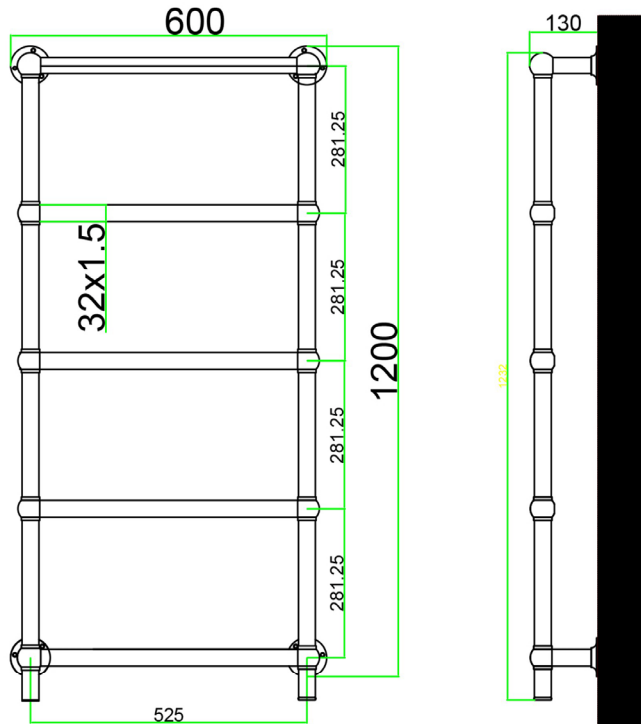

DATASHEET

Image

General Information

Product:	47.0046
Description:	Kennet Dry Element Towel Rail 1200 x 600
Website Link:	(Click Here)
Product Type:	Towel Rail
Brand:	Eastbrook Company
Colour:	Matt Anthracite
Material:	Mild Steel
Height (mm):	1200mm
Width (mm):	600mm
Net Weight (kg):	11.81kg
Product Range:	Kennet

Drawing

Kennet Dry Element Towel Rail 1200 x 600mm. Technical Drawing

Eastbrook 
Eastbrook Road, Gloucester GL4 3DB
Technical Helpline : 01452 317890
Mon - Fri / 8am - 5pm
Email : technical@eastbrookco.com