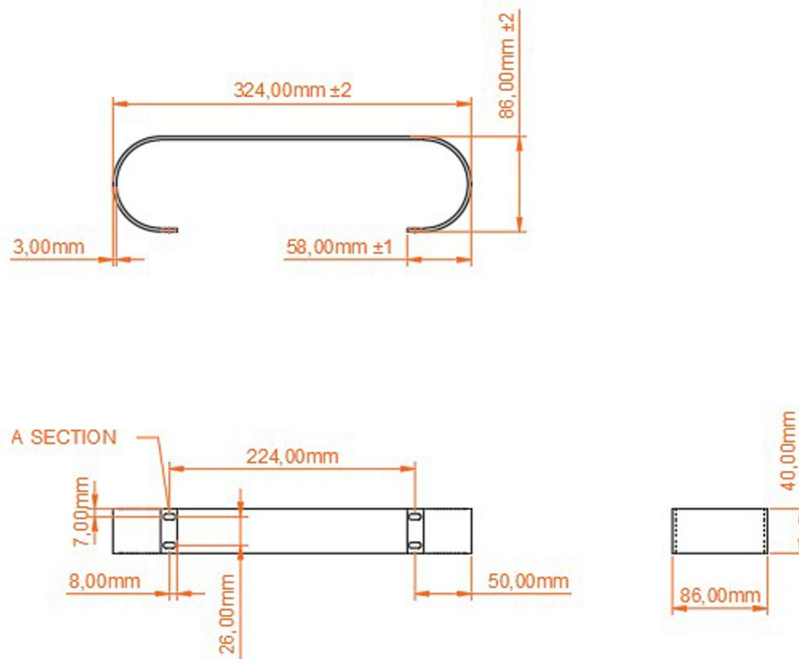

DATASHEET

Image

General Information

Product:	89.0488
Description:	Malmesbury Towel Hanger 280mm
Website Link:	(Click Here)
Product Type:	Towel Hanger
Brand:	Eastbrook Company
Colour:	Matt Cappuccino
Material:	Mild Steel
Width (mm):	280mm
Net Weight (kg):	0.491kg
Product Range:	Malmesbury

Product Specifications

Warranty:	1 Year(s)
-----------	-----------

Drawing

Malmesbury Standard Towel Hanger 280mm. Technical Drawing

A SECTION

Eastbrook 
Eastbrook Road, Gloucester GL4 3DB
Technical Helpline : 01452 317890
Mon - Fri / 8am - 5pm
Email : technical@eastbrookco.com