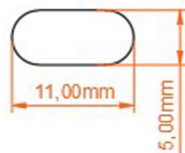

DATASHEET

Image

General Information

Product:	89.0488
Description:	Malmesbury Towel Hanger 280mm
Website Link:	(Click Here)
Product Type:	Towel Hanger
Brand:	Eastbrook Company
Colour:	Matt Cappuccino
Material:	Mild Steel
Width (mm):	280mm
Net Weight (kg):	0.491kg
Product Range:	Malmesbury

Product Specifications

Warranty:	1 Year(s)
-----------	-----------

Drawing

Malmesbury Standard Towel Hanger 280mm. Technical Drawing

A SECTION

Eastbrook 
Eastbrook Road, Gloucester GL4 3DB
Technical Helpline : 01452 317890
Mon - Fri / 8am - 5pm
Email : technical@eastbrookco.com