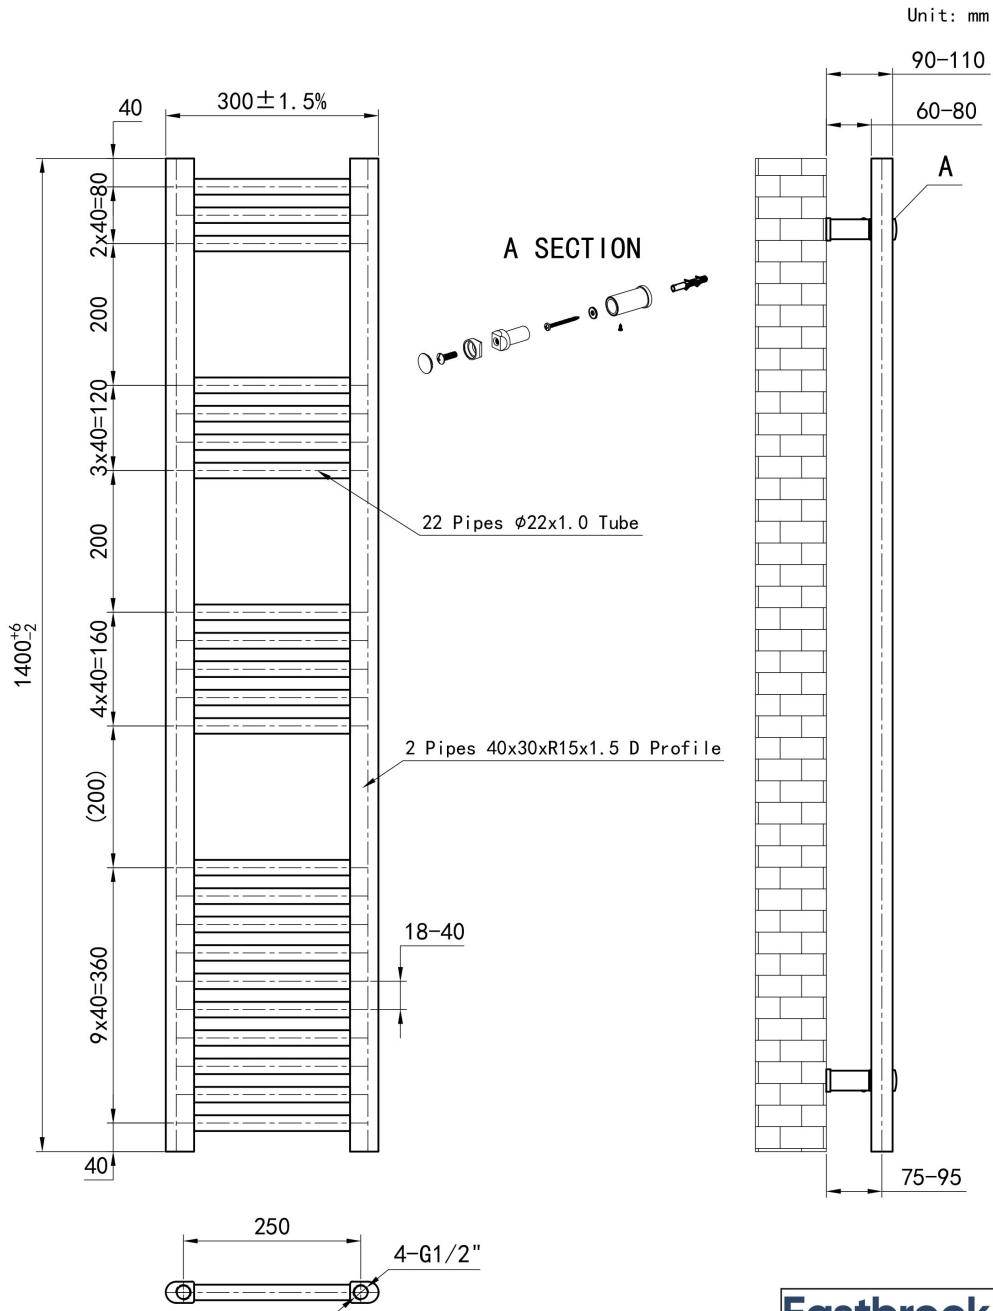

DATASHEET

Image

General Information

Product:	41.0647
Description:	Wendover Straight Multirail 1400 x 300
Website Link:	(Click Here)
Product Type:	Towel Rail
Brand:	Eastbrook Company
Colour:	Matt Anthracite
Material:	Mild Steel
Height (mm):	1400mm
Width (mm):	300mm
Net Weight (kg):	7.04kg
Product Range:	Wendover

Product Specifications

Warranty:	5 Year(s)
Supplied with fixings:	Yes
Orientation:	Vertical
BTU $\Delta T50^{\circ}\text{C}$:	1184
BTU $\Delta T60^{\circ}\text{C}$:	1515
Watts $\Delta T50^{\circ}\text{C}$:	347
Watts $\Delta T60^{\circ}\text{C}$:	444

Drawing

Wendover Straight 1400 x 300mm. Technical Drawing

Eastbrook 
Eastbrook Road, Gloucester GL4 3DB
Technical Helpline : 01452 317890
Mon - Fri / 8am - 5pm
Email : technical@eastbrookco.com