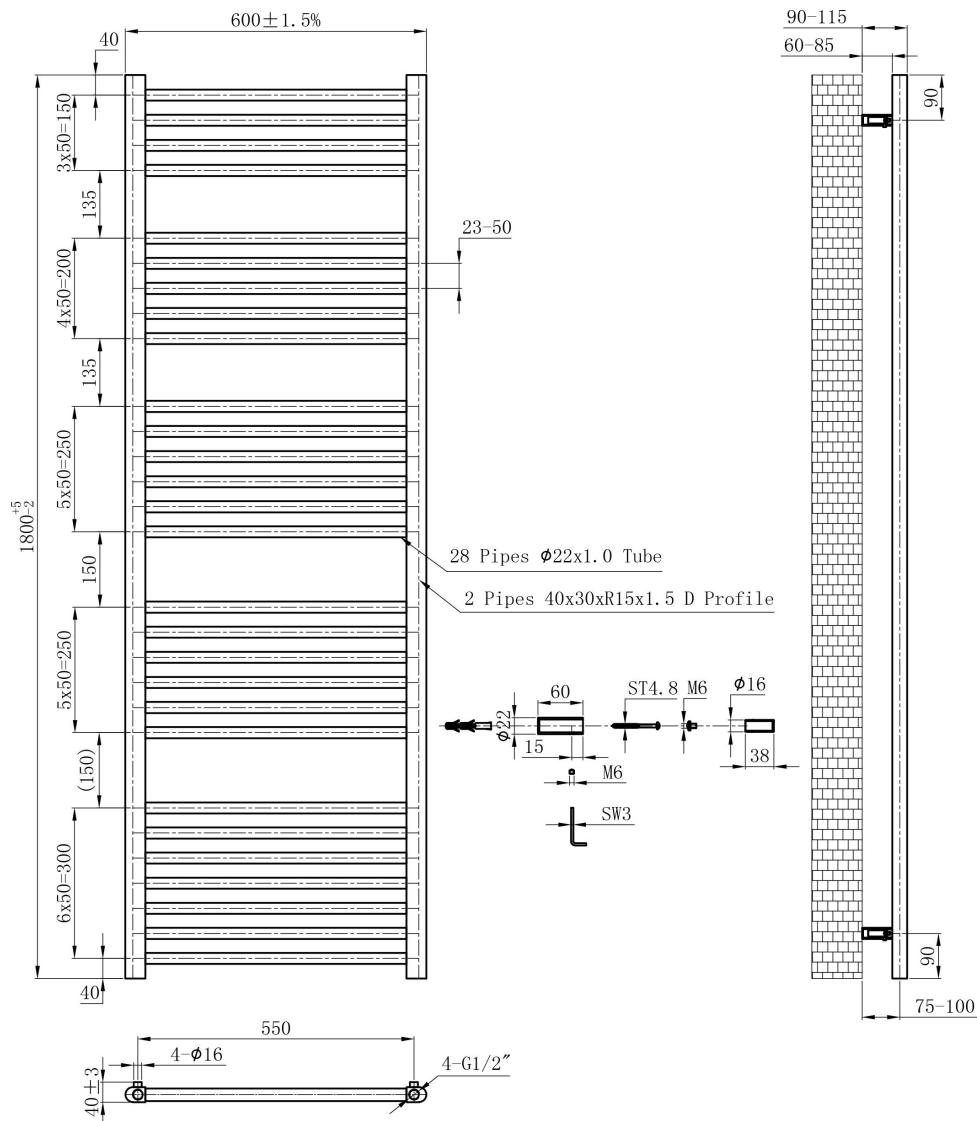

### General Information

Product:	41.0792
Description:	Wendover Straight Stainless Steel Multirail 1800 x 600
Website Link:	<a href="#">(Click Here)</a>
Product Type:	Towel Rail
Brand:	Eastbrook Company
Colour:	Mirror Polished
Material:	Stainless Steel
Height (mm):	1800mm
Width (mm):	600mm
Net Weight (kg):	12.75kg
Product Range:	Wendover Stainless Steel

### Wendover Straight Stainless Steel Multirail 1800 x 600mm. Polished Technical Drawing

Unit: mm

**Eastbrook **  
Eastbrook Road, Gloucester GL4 3DB  
Technical Helpline : 01452 317890  
Mon - Fri / 8am - 5pm  
Email : technical@eastbrookco.com