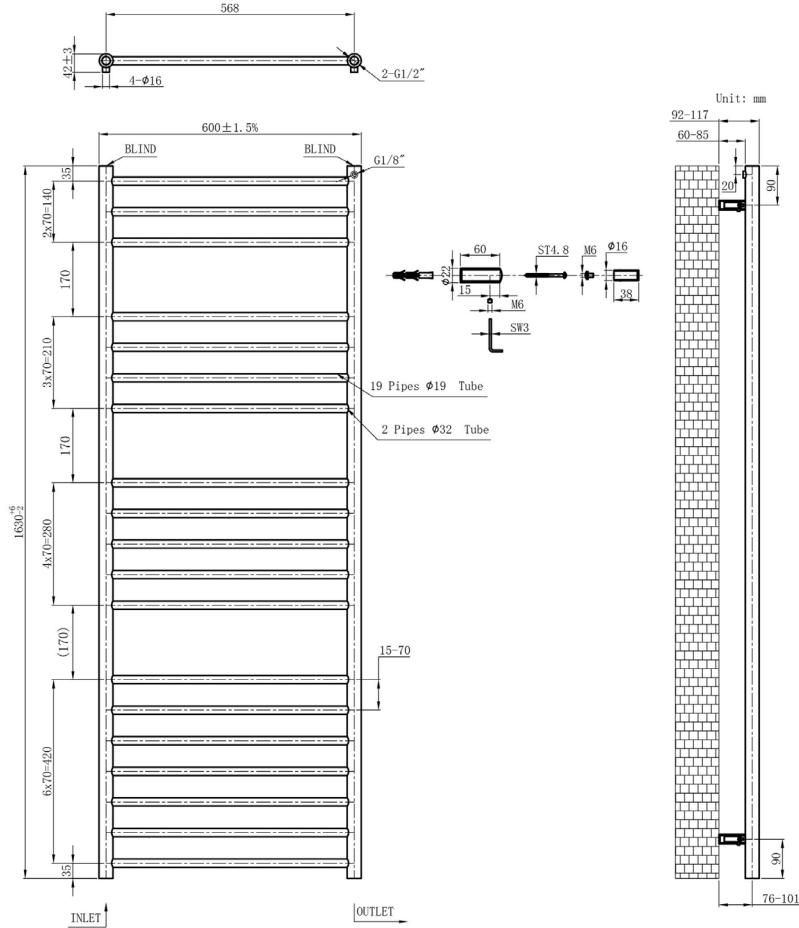

DATASHEET

Image

General Information

Product:	41.0885
Description:	Violla II 1630 x 600 Stainless Steel Towel Rail
Brand:	Eastbrook Company
Colour:	Mirror Polished
Height (mm):	1630mm
Width (mm):	600mm
Net Weight (kg):	7.3kg
Product Range:	Violla II

Product Specifications

Finish:	Polished
BTU $\Delta T50^{\circ}\text{C}$:	1487
BTU $\Delta T60^{\circ}\text{C}$:	1862
Watts $\Delta T50^{\circ}\text{C}$:	436
Watts $\Delta T60^{\circ}\text{C}$:	546

Drawing

Violla II 1630 x 600mm. Stainless Steel Polished Technical Drawing

Eastbrook 
Eastbrook Road, Gloucester GL4 3DB
Technical Helpline : 01452 317890
Mon - Fri / 8am - 5pm
Email : technical@eastbrookco.com