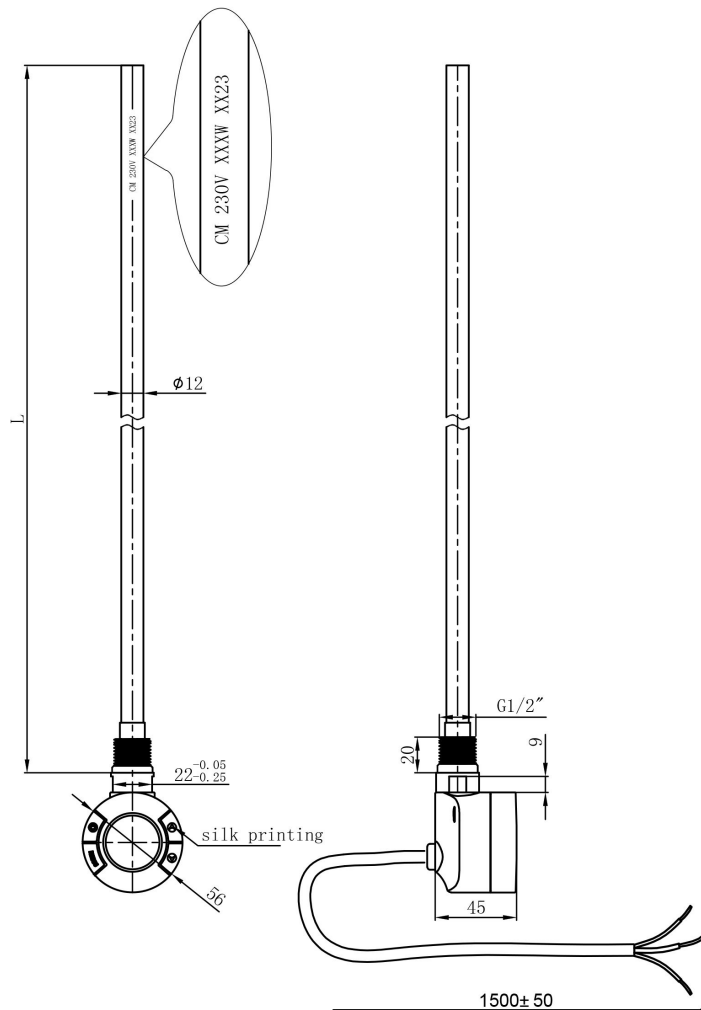

DATASHEET

Image

General Information

Product:	41.0745
Description:	Type B Element Wi-Fi 150W
Website Link:	(Click Here)
Product Type:	Heating Element
Brand:	Eastbrook Company
Colour:	Chrome
Length (mm):	45mm
Net Weight (kg):	0.26kg
Product Range:	Type B Wi-Fi Element

Product Specifications

Warranty:	2 Year(s)
Watts:	150

Drawing

**Type B Wi-Fi Element
 Technical Drawing**

Power	Resistance Length (L)
150W	245mm.
300W	315mm.
600W	545mm.
900W	755mm.

* Tolerance +/- 5mm.

Notes :

1. Cable colour for gloss white and chrome element is white.
2. Cable colour for matt anthracite and matt black element is black.
3. Cable length for all Type B Wi-Fi elements is 1.5 metre (+/- 5 cm).
4. IP rating is IPX4.