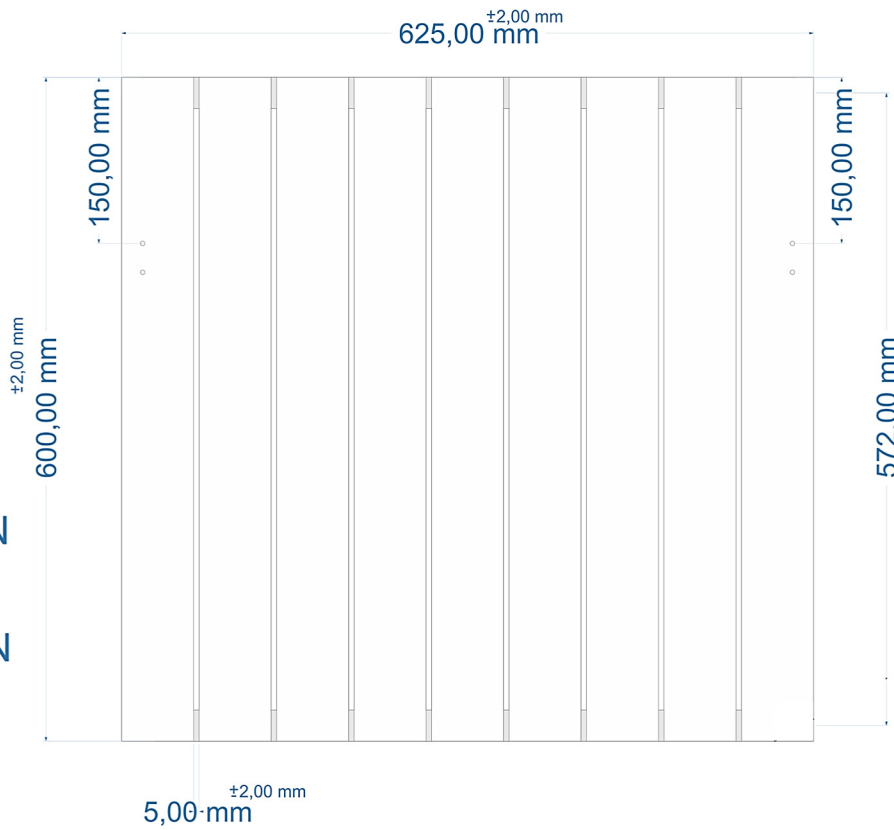

A SECTION

B SECTION

A SECTION  
±2,00 mm

B SECTION

TOWEL HANGER HOLES ARE AT THE BACK OF THE RADIATOR

Eastbrook Road, Gloucester GL4 3DB  
 Technical Helpline : 01452 317890  
 Mon - Fri / 8am - 5pm  
 Email : [technical@eastbrookco.com](mailto:technical@eastbrookco.com)