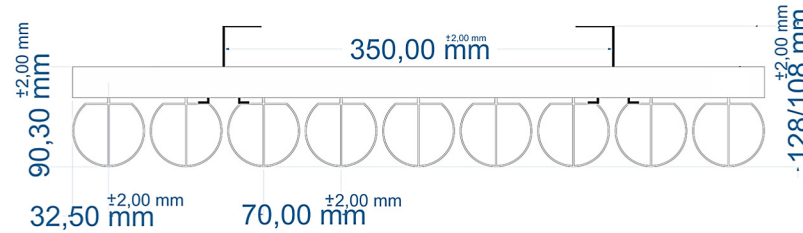

A SECTION

B SECTION

A SECTION  
±2,00 mm

B SECTION

TOWEL HANGER HOLES ARE AT THE BACK OF THE RADIATOR

Eastbrook Road, Gloucester GL4 3DB  
 Technical Helpline : 01452 317890  
 Mon - Fri / 8am - 5pm  
 Email : [technical@eastbrookco.com](mailto:technical@eastbrookco.com)