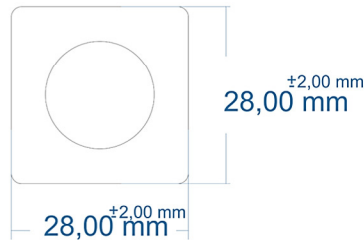

A SECTION

B SECTION

A SECTION  
±2,00 mm

B SECTION

TOWEL HANGER HOLES ARE AT THE BACK OF THE RADIATOR

Eastbrook Road, Gloucester GL4 3DB  
 Technical Helpline : 01452 317890  
 Mon - Fri / 8am - 5pm  
 Email : [technical@eastbrookco.com](mailto:technical@eastbrookco.com)