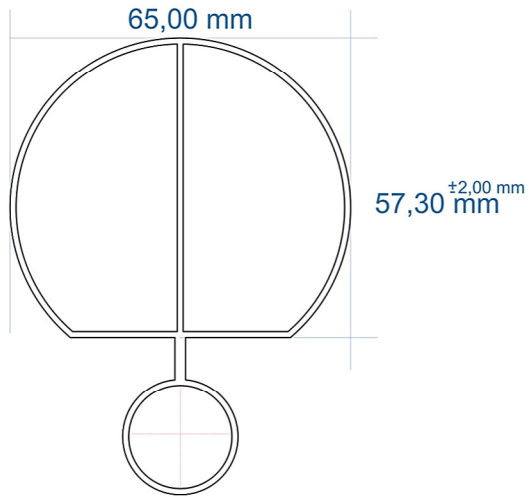

A SECTION

B SECTION

A SECTION  
±2,00 mm

B SECTION

TOWEL HANGER HOLES ARE AT THE BACK OF THE RADIATOR

Eastbrook Road, Gloucester GL4 3DB  
 Technical Helpline : 01452 317890  
 Mon - Fri / 8am - 5pm  
 Email : [technical@eastbrookco.com](mailto:technical@eastbrookco.com)