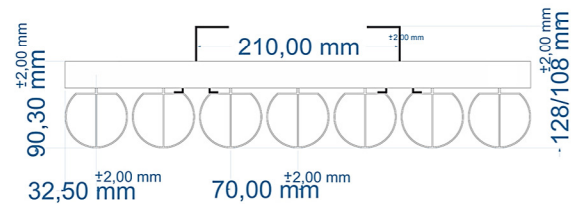

B SECTION

TOWEL HANGER HOLES ARE AT THE BACK OF THE RADIATOR

Eastbrook Road, Gloucester GL4 3DB
 Technical Helpline : 01452 317890
 Mon - Fri / 8am - 5pm
 Email : technical@eastbrookco.com