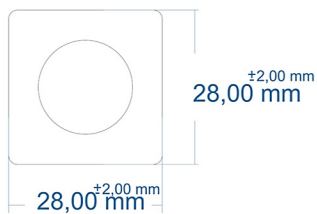

B SECTION

TOWEL HANGER HOLES ARE AT THE BACK OF THE RADIATOR

Eastbrook Road, Gloucester GL4 3DB
 Technical Helpline : 01452 317890
 Mon - Fri / 8am - 5pm
 Email : technical@eastbrookco.com