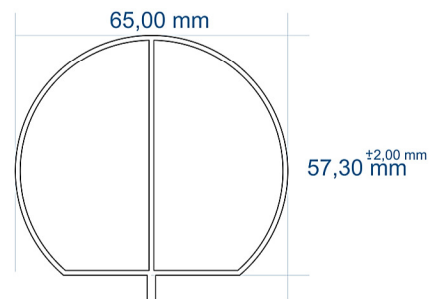

TOWEL HANGER HOLES ARE AT THE BACK OF THE RADIATOR

A SECTION

B SECTION

A SECTION

B SECTION

ELEMENT INLET
(located at the bottom right)

Eastbrook Road, Gloucester GL4 3DB
 Technical Helpline : 01452 317890
 Mon - Fri / 8am - 5pm
 Email : technical@eastbrookco.com