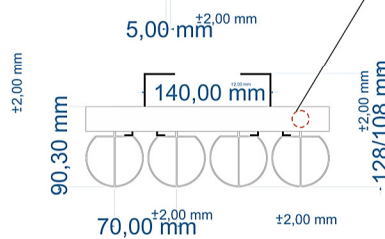

TOWEL HANGER HOLES ARE AT THE BACK OF THE RADIATOR

A SECTION

B SECTION

A SECTION

B SECTION

ELEMENT INLET
(located at the bottom right)

Eastbrook Road, Gloucester GL4 3DB
 Technical Helpline : 01452 317890
 Mon - Fri / 8am - 5pm
 Email : technical@eastbrookco.com