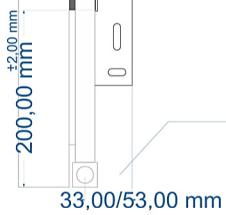

TOWEL HANGER HOLES ARE AT THE BACK OF THE RADIATOR

A SECTION

B SECTION

A SECTION

B SECTION

ELEMENT INLET
(located at the bottom right)

Eastbrook Road, Gloucester GL4 3DB
 Technical Helpline : 01452 317890
 Mon - Fri / 8am - 5pm
 Email : technical@eastbrookco.com