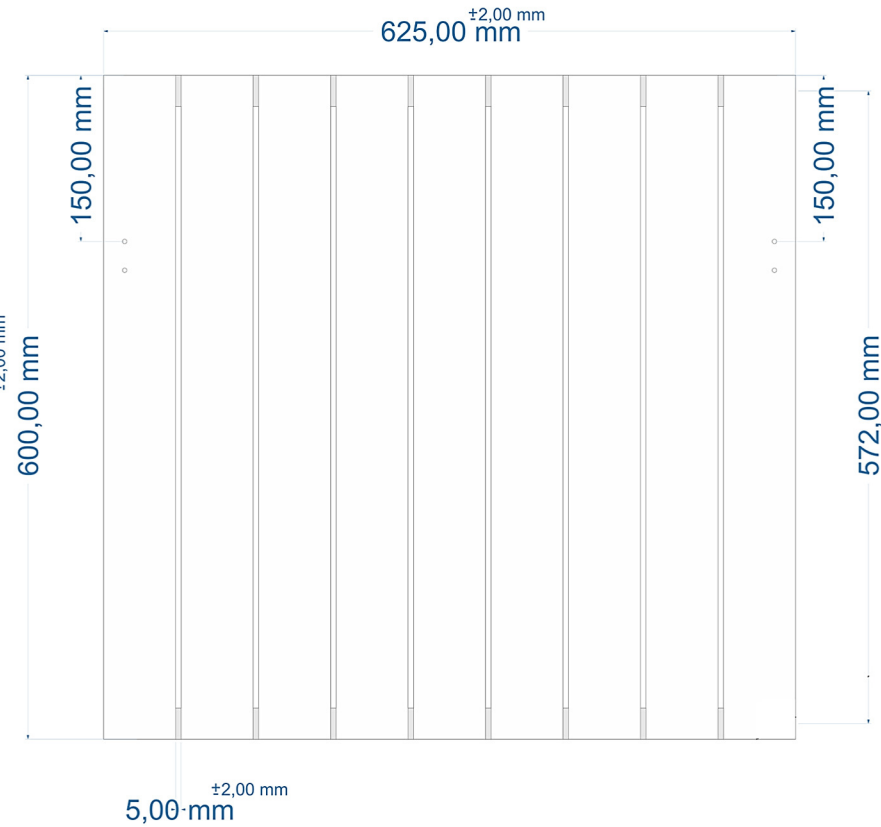

A SECTION

B SECTION

A SECTION
±2,00 mm

B SECTION

TOWEL HANGER HOLES ARE AT THE BACK OF THE RADIATOR

Eastbrook Road, Gloucester GL4 3DB
 Technical Helpline : 01452 317890
 Mon - Fri / 8am - 5pm
 Email : technical@eastbrookco.com