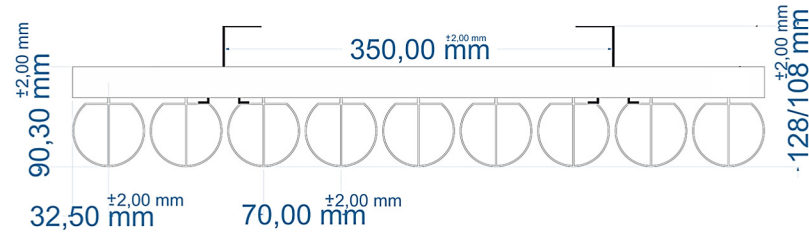

A SECTION

B SECTION

A SECTION
±2,00 mm

B SECTION

TOWEL HANGER HOLES ARE AT THE BACK OF THE RADIATOR

Eastbrook Road, Gloucester GL4 3DB
 Technical Helpline : 01452 317890
 Mon - Fri / 8am - 5pm
 Email : technical@eastbrookco.com