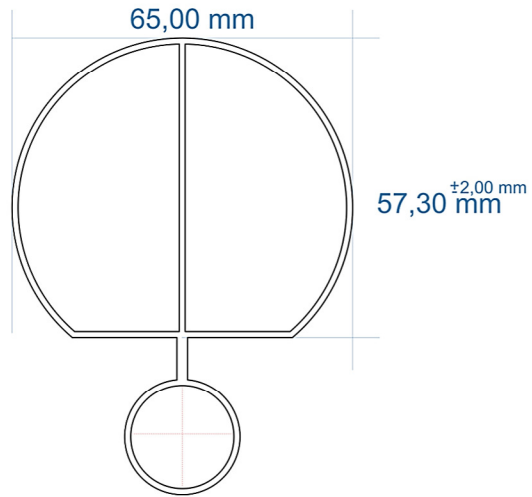

A SECTION

B SECTION

A SECTION
±2,00 mm

B SECTION

TOWEL HANGER HOLES ARE AT THE BACK OF THE RADIATOR

Eastbrook Road, Gloucester GL4 3DB
 Technical Helpline : 01452 317890
 Mon - Fri / 8am - 5pm
 Email : technical@eastbrookco.com