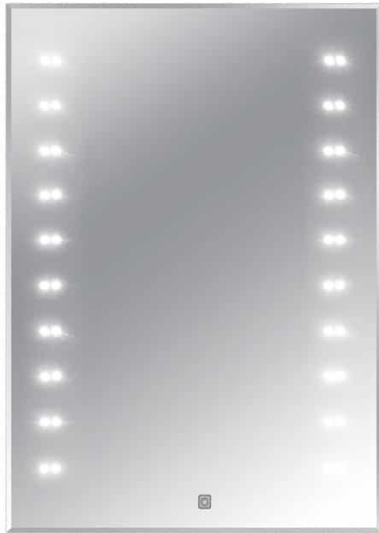

### Image

### General Information

Product:	56.1005
Description:	LED bathroom mirror 700 x 600 -
Website Link:	<a href="#">(Click Here)</a>
Product Type:	LED Mirror
Brand:	Eastbrook Company
Colour:	Chrome/Gloss White
Material:	Glass/Wood
Height (mm):	700mm
Width (mm):	600mm
Length (mm):	50mm
Net Weight (kg) (kg):	6.4kg
Product Range:	LED