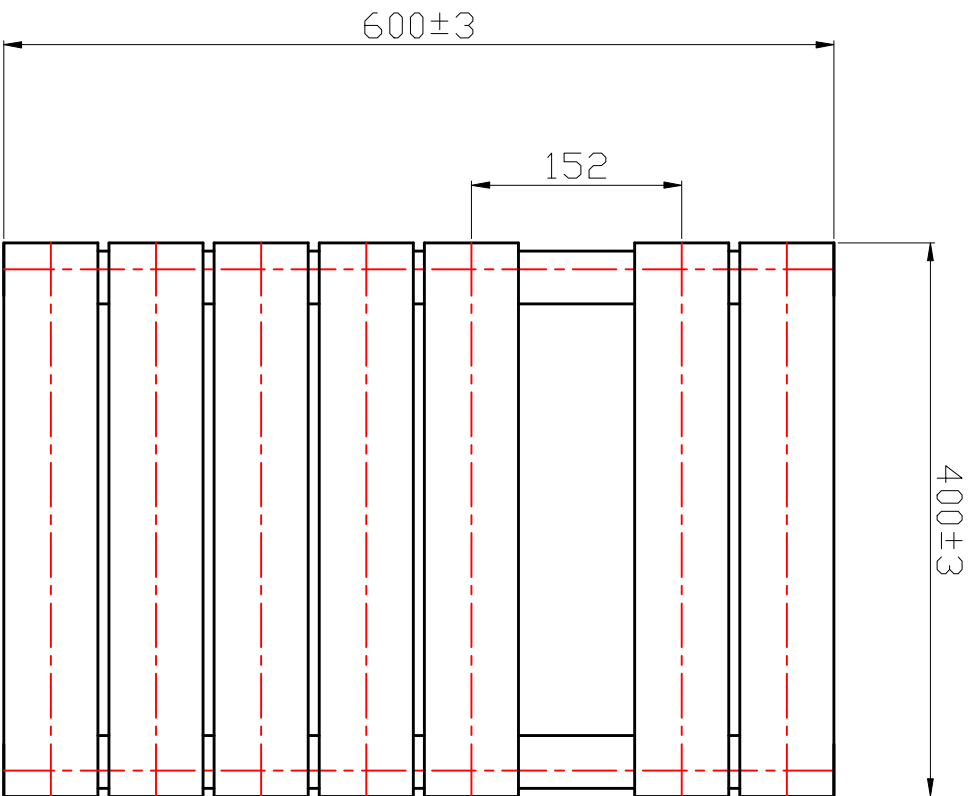

Eastbrook

Eastbrook Road, Gloucester GL4 3DB
Technical Helpline: 01452 317890
email: technical@eastbrookco.com

7 Pipes $68 \times 12 \times 1.5$ Profile
2 Pipes $\phi 38 \times 1.5$ Tubes