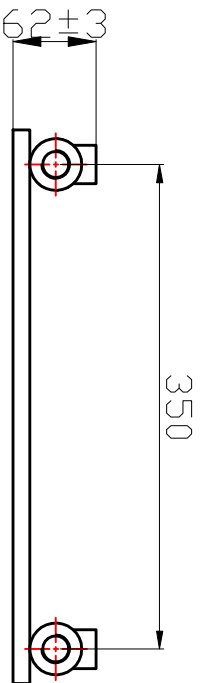

Eastbrook

Eastbrook Road, Gloucester GL4 3DB
Technical Helpline: 01452 317890
email: technical@eastbrookco.com

7 Pipes $68 \times 12 \times 1.5$ Profile
2 Pipes $\phi 38 \times 1.5$ Tubes