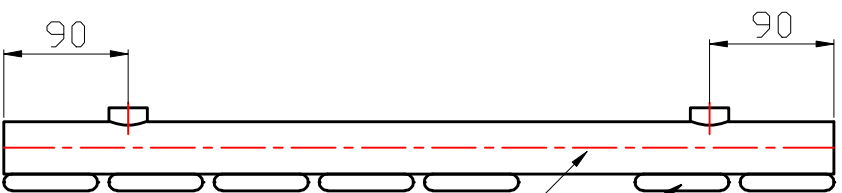

Eastbrook

Eastbrook Road, Gloucester GL4 3DB
Technical Helpline: 01452 317890
email: technical@eastbrookco.com

7 Pipes $68 \times 12 \times 1.5$ Profile
2 Pipes $\phi 38 \times 1.5$ Tubes