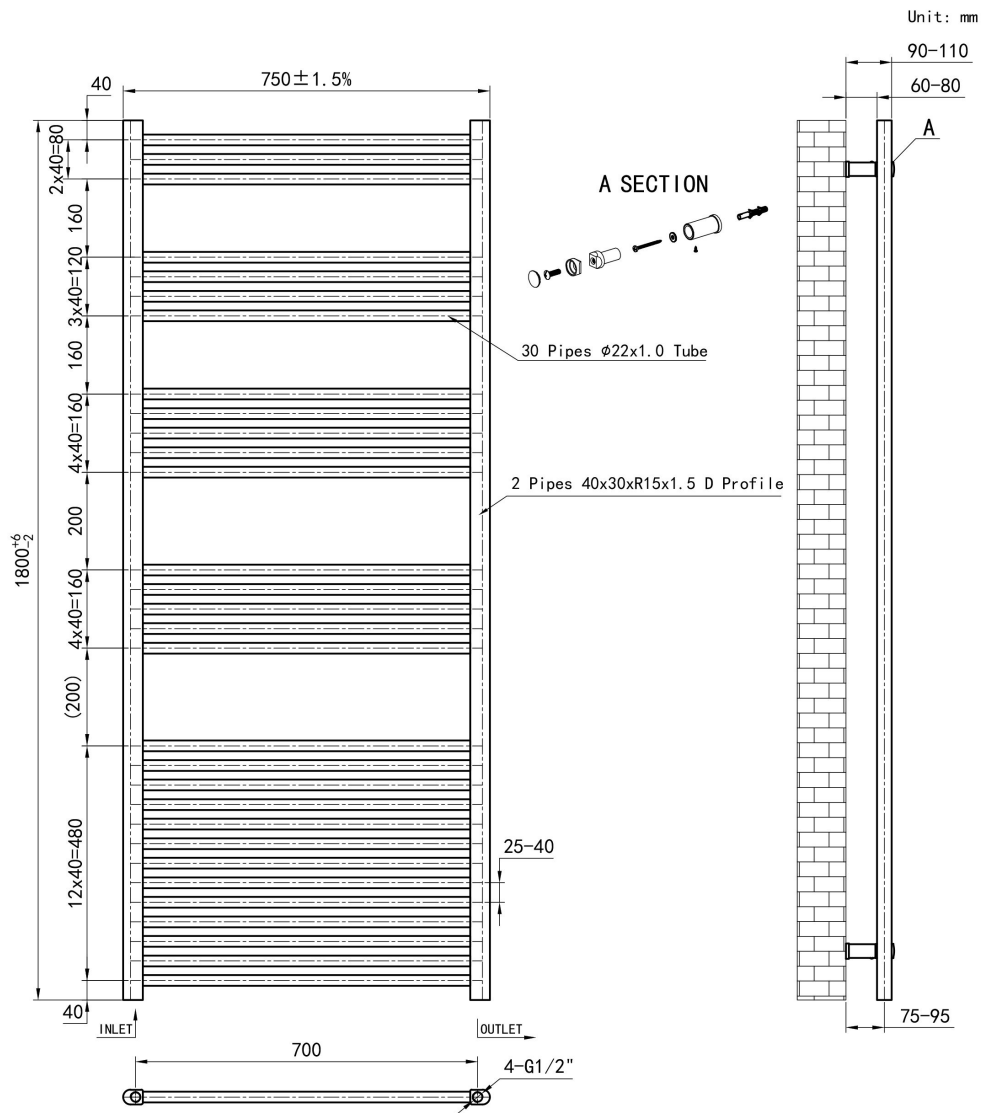

DATASHEET

Image

General Information

Product:	41.0081
Description:	Wendover Straight Multirail 1800 x 750
Website Link:	(Click Here)
Product Type:	Towel Rail
Brand:	Eastbrook Company
Colour:	Chrome
Material:	Mild Steel
Height (mm):	1800mm
Width (mm):	750mm
Net Weight (kg):	17.12kg
Product Range:	Wendover

Product Specifications

Warranty:	5 Year(s)
Supplied with fixings:	Yes
BTU $\Delta T50^{\circ}\text{C}$:	2505
BTU $\Delta T60^{\circ}\text{C}$:	3207
Watts $\Delta T50^{\circ}\text{C}$:	735
Watts $\Delta T60^{\circ}\text{C}$:	940

Drawing

Wendover Straight 1800 x 750mm. Technical Drawing

Eastbrook 
Eastbrook Road, Gloucester GL4 3DB
Technical Helpline : 01452 317890
Mon - Fri / 8am - 5pm
Email : technical@eastbrookco.com