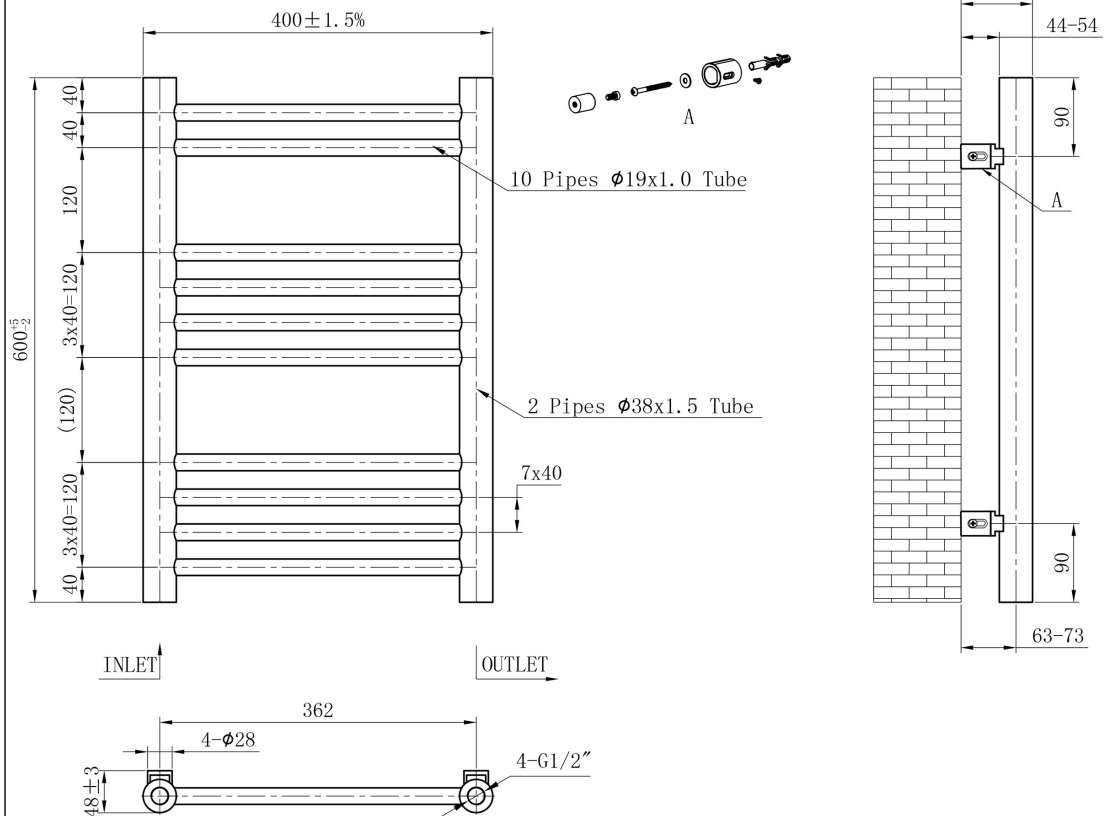

### General Information

Product:	41.0154
Description:	Biava Round 600x400
Website Link:	<a href="#">(Click Here)</a>
Product Type:	Towel Rail
Brand:	Eastbrook Company
Colour:	Gloss White
Material:	Mild Steel
Height (mm):	600mm
Width (mm):	400mm
Net Weight (kg):	3.38kg
Product Range:	Biava Round

## Drawing

### Biava Round Towel Rail 600 x 400mm. Technical Drawing

Unit: mm

**Eastbrook **  
Eastbrook Road, Gloucester GL4 3DB  
Technical Helpline : 01452 317890  
Mon - Fri / 8am - 5pm  
Email : technical@eastbrookco.com