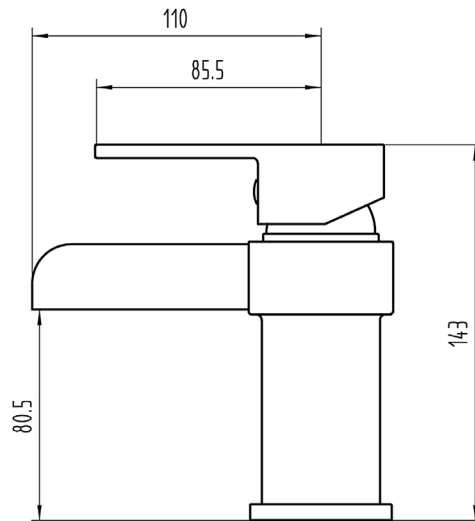

DATASHEET

Image

General Information

Product:	93.0004
Description:	Camborne Basin Mono (inc waste)
Website Link:	(Click Here)
Product Type:	Clearance Basin Taps
Brand:	Eastbrook Company
Colour:	Chrome
Height (mm):	136mm
Width (mm):	57mm
Length (mm):	158mm
Net Weight (kg):	1.83kg
Product Range:	Camborne

Product Specifications

Finish:	Polished
Supplied with fixings:	Yes
Minimum Bar Pressure re-	0.5

Drawing

Eastbrook Road, Gloucester GL4 3DB
Technical Helpline : 01452 317890
Mon - Fri / 8am - 5pm
Email : technical@eastbrookco.com