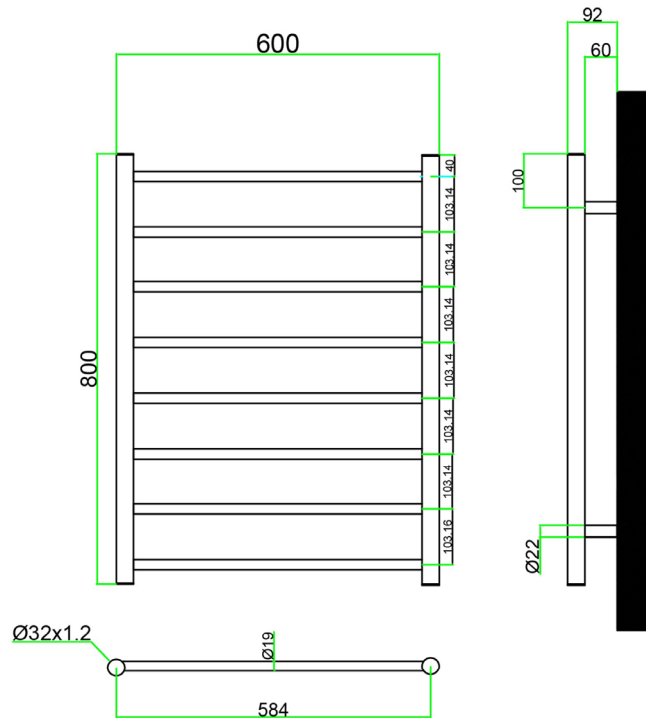

DATASHEET

Image

General Information

Product:	47.0024
Description:	Emsbury Dry Element Towel Rail 800 x 600
Website Link:	(Click Here)
Product Type:	Clearance Towel Rail
Brand:	Eastbrook Company
Colour:	Polished Stainless Steel
Material:	Stainless Steel
Height (mm):	800mm
Width (mm):	600mm
Net Weight (kg):	4.5kg
Product Range:	Emsbury

Drawing

Emsbury Dry Element Towel Rail 800 x 600mm. Technical Drawing

Eastbrook 
Eastbrook Road, Gloucester GL4 3DB
Technical Helpline : 01452 317890
Mon - Fri / 8am - 5pm
Email : technical@eastbrookco.com