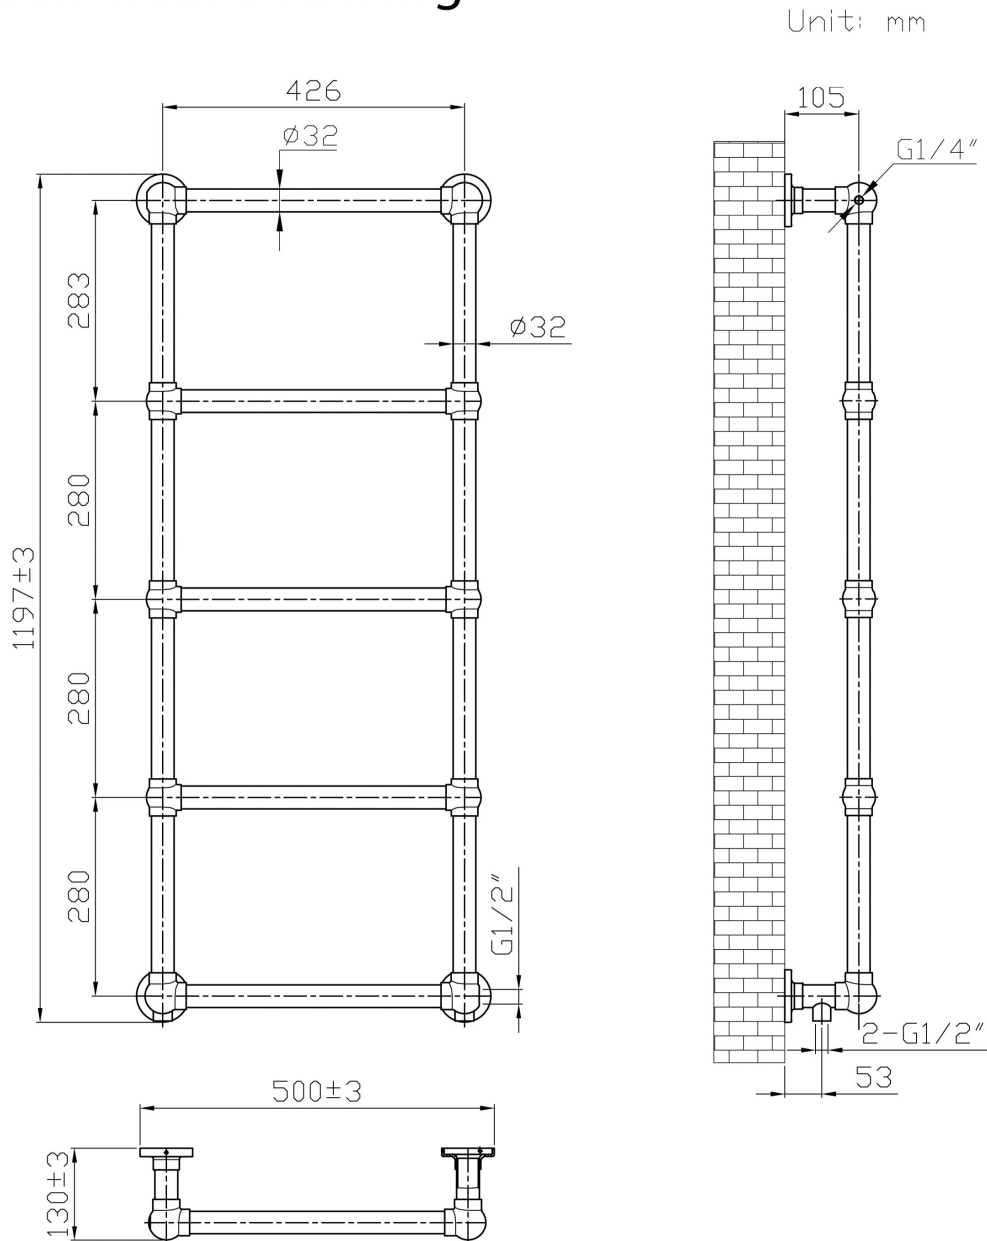

DATASHEET

Image

General Information

Product:	41.0433
Description:	Stour 1195 x 500
Website Link:	(Click Here)
Product Type:	Towel Rail
Brand:	Eastbrook Company
Colour:	Matt White
Material:	Mild Steel
Height (mm):	1195mm
Width (mm):	500mm
Net Weight (kg):	9.5kg
Product Range:	Stour

Product Specifications

Warranty:	5 Year(s)
Supplied with fixings:	Yes
Orientation:	Portrait
BTU $\Delta T50^{\circ}\text{C}$:	765
BTU $\Delta T60^{\circ}\text{C}$:	979
Watts $\Delta T50^{\circ}\text{C}$:	225
Watts $\Delta T60^{\circ}\text{C}$:	287

Drawing

Stour 1195 x 500mm. Technical Drawing

Tappings : 426mm.
Tappings from wall : 53mm.
Distance from wall : 130mm.

This product should be fitted by a fully qualified installer.

Eastbrook 
Eastbrook Road, Gloucester GL4 3DB
Technical Helpline : 01452 317890
Mon - Fri / 8am - 5pm
Email : technical@eastbrookco.com