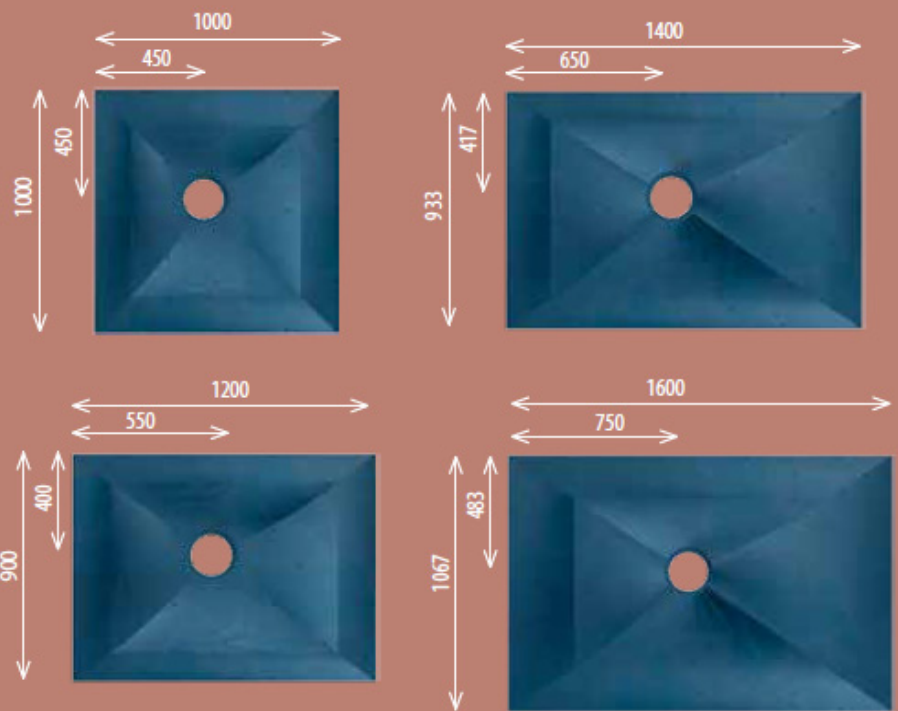

DATASHEET

Image

General Information

Product:	65.1001
Description:	Biava floor former 1200mm x 900mm (vinyl) -
Website Link:	(Click Here)
Product Type:	Floor Former
Brand:	Eastbrook Company
Colour:	Blue
Height (mm):	30mm
Width (mm):	900mm
Length (mm):	1200mm
Net Weight (kg):	12.75kg
Product Range:	Biava

Product Specifications

Waste Included:	Yes
-----------------	-----

Drawing

The Eastbrook Biava wet floor system consists of:

The Biava Floor Former

There are several sizes of lightweight easy to install floor formers with 100% rigidity and a consistent 1:40 gradient. These formers feature a unique patented four way floor design giving the benefits of clear linear finish and very high flow rate of water to the drainage waste. They are also designed to fit on both timber joisted floors and concrete floors.

- 1000 x 1000mm
- 1200 x 900mm
- 1400 x 933mm
- 1600 x 1067mm

Floor Formers

Size	Code
Biava floor former 1200mm x 900mm	65.0001
Biava floor former 1000mm x 1000mm	65.0002
Biava floor former 1400mm x 933mm	65.0003
Biava floor former 1600mm x 1067mm	65.0004
Biava 5m ² Membrane kit	65.0005