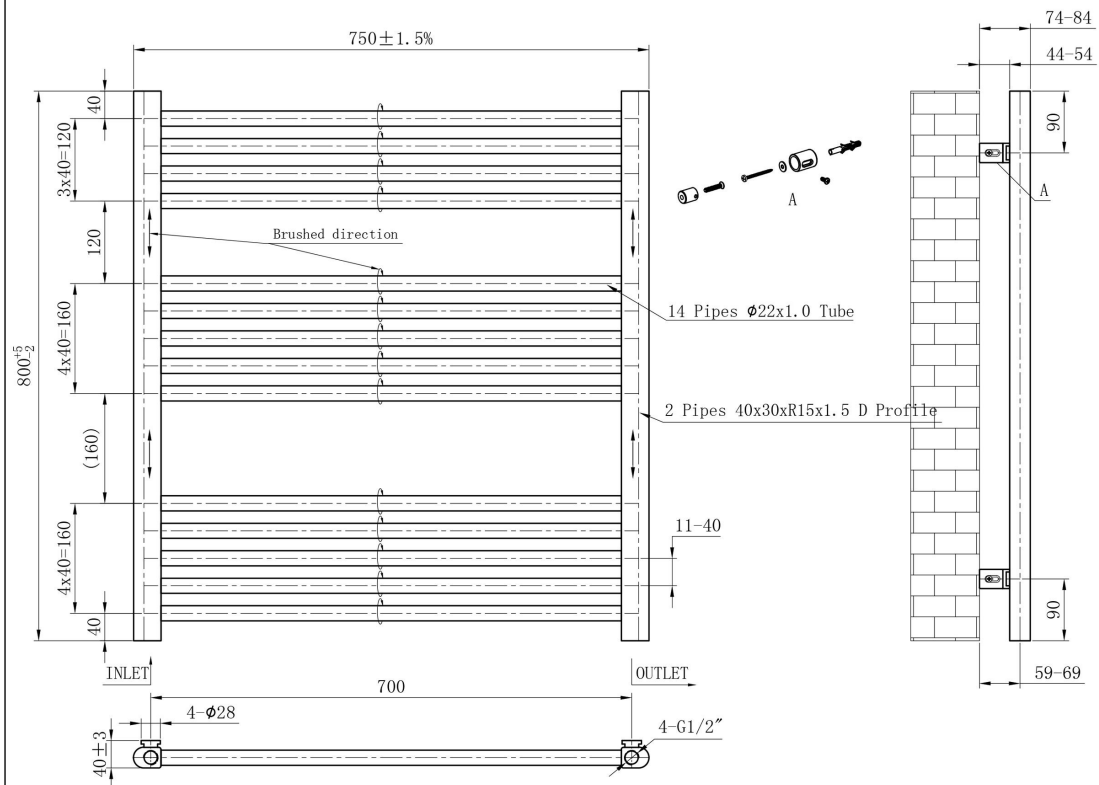

DATASHEET

Image

General Information

Product:	41.1176
Description:	Wendover Straight Multirail 800 x 750
Brand:	Eastbrook Company
Colour:	Brushed Brass
Material:	Mild Steel
Height (mm):	800mm
Width (mm):	750mm
Net Weight (kg):	6.37kg
Product Range:	Wendover

Product Specifications

Finish:	Brushed
BTU $\Delta T50^{\circ}\text{C}$:	1405
BTU $\Delta T60^{\circ}\text{C}$:	1760
Watts $\Delta T50^{\circ}\text{C}$:	412
Watts $\Delta T60^{\circ}\text{C}$:	516

Drawing

Wendover Straight Brushed Brass 800 x 750mm. Technical Drawing

Unit: mm

Eastbrook 
Eastbrook Road, Gloucester GL4 3DB
Technical Helpline : 01452 317890
Mon - Fri / 8am - 5pm
Email : technical@eastbrookco.com