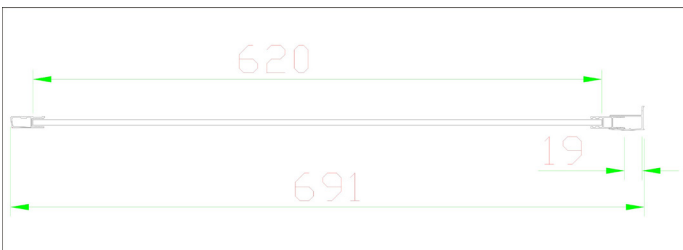

### General Information

Product:	58.491
Description:	Volente 700 side panel
Product Type:	Side Panel
Brand:	Eastbrook Company
Colour:	Matt Black
Material:	Tempered Glass
Height (mm):	1850mm
Width (mm):	700mm
Length (mm):	43mm
Net Weight (kg) (kg):	20kg
Product Range:	Volente