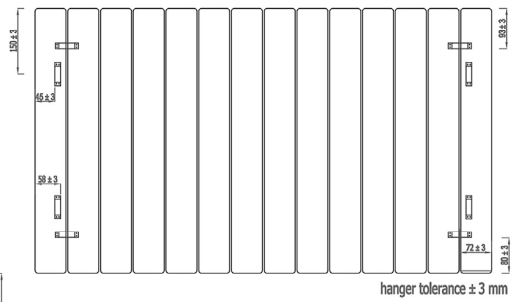

DATASHEET

Image

General Information

Product:	91.0132
Description:	Addington 600 x 1032 Radiator Type10
Website Link:	(Click Here)
Product Type:	Clearance Radiator
Brand:	Eastbrook Company
Colour:	Gloss White
Material:	Mild Steel
Height (mm):	600mm
Width (mm):	1032mm
Net Weight (kg):	16.836kg
Product Range:	Addington

Product Specifications

Warranty:	5 Year(s)
Supplied with fixings:	Yes
Orientation:	Vertical or Horizontal
BTU $\Delta T50^{\circ}\text{C}$:	2662
BTU $\Delta T60^{\circ}\text{C}$:	3355
Watts $\Delta T50^{\circ}\text{C}$:	780
Watts $\Delta T60^{\circ}\text{C}$:	983

Drawing

Addington Type10
 600 x 1032 mm

Vertical Installation

Horizontal Installation

Vertical Installation :
 Tappings : 1032mm.
 Tappings from wall : 40mm.
 Distance from wall : 70mm.

Horizontal Installation :
 Tappings : 550mm.
 Tappings from wall : 40mm.
 Distance from wall : 70mm.