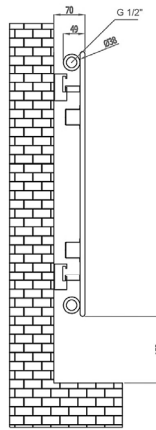

DATASHEET

Image

General Information

Product:	91.0132
Description:	Addington 600 x 1032 Radiator Type10
Website Link:	(Click Here)
Product Type:	Clearance Radiator
Brand:	Eastbrook Company
Colour:	Gloss White
Material:	Mild Steel
Height (mm):	600mm
Width (mm):	1032mm
Net Weight (kg):	16.836kg
Product Range:	Addington

Product Specifications

Warranty:	5 Year(s)
Supplied with fixings:	Yes
Orientation:	Vertical or Horizontal
BTU $\Delta T50^{\circ}\text{C}$:	2662
BTU $\Delta T60^{\circ}\text{C}$:	3355
Watts $\Delta T50^{\circ}\text{C}$:	780
Watts $\Delta T60^{\circ}\text{C}$:	983

Drawing

Addington Type10
 600 x 1032 mm

Vertical Installation

Horizontal Installation

Vertical Installation :
 Tappings : 1032mm.
 Tappings from wall : 40mm.
 Distance from wall : 70mm.

Horizontal Installation :
 Tappings : 550mm.
 Tappings from wall : 40mm.
 Distance from wall : 70mm.