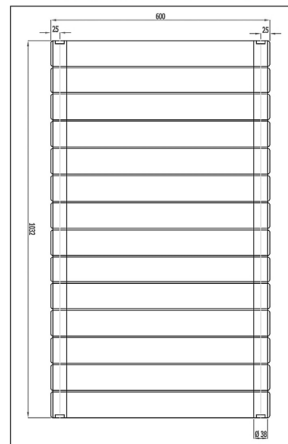

DATASHEET

Image

General Information

Product:	91.0132
Description:	Addington 600 x 1032 Radiator Type10
Website Link:	(Click Here)
Product Type:	Clearance Radiator
Brand:	Eastbrook Company
Colour:	Gloss White
Material:	Mild Steel
Height (mm):	600mm
Width (mm):	1032mm
Net Weight (kg):	16.836kg
Product Range:	Addington

Product Specifications

Warranty:	5 Year(s)
Supplied with fixings:	Yes
Orientation:	Vertical or Horizontal
BTU $\Delta T50^{\circ}\text{C}$:	2662
BTU $\Delta T60^{\circ}\text{C}$:	3355
Watts $\Delta T50^{\circ}\text{C}$:	780
Watts $\Delta T60^{\circ}\text{C}$:	983

Drawing

Addington Type10
 600 x 1032 mm

Vertical Installation

Horizontal Installation

Vertical Installation :
 Tappings : 1032mm.
 Tappings from wall : 40mm.
 Distance from wall : 70mm.

Horizontal Installation :
 Tappings : 550mm.
 Tappings from wall : 40mm.
 Distance from wall : 70mm.