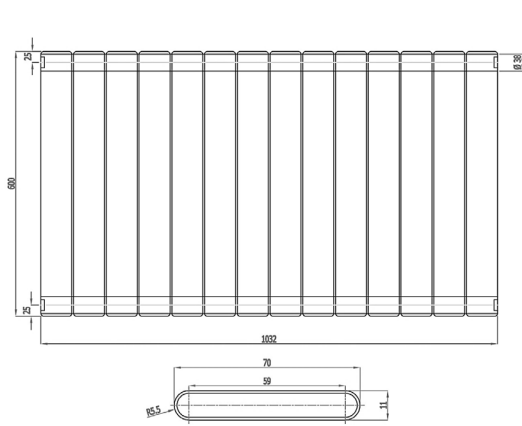

DATASHEET

Image

General Information

Product:	91.0132
Description:	Addington 600 x 1032 Radiator Type10
Website Link:	(Click Here)
Product Type:	Clearance Radiator
Brand:	Eastbrook Company
Colour:	Gloss White
Material:	Mild Steel
Height (mm):	600mm
Width (mm):	1032mm
Net Weight (kg):	16.836kg
Product Range:	Addington

Product Specifications

Warranty:	5 Year(s)
Supplied with fixings:	Yes
Orientation:	Vertical or Horizontal
BTU $\Delta T50^{\circ}\text{C}$:	2662
BTU $\Delta T60^{\circ}\text{C}$:	3355
Watts $\Delta T50^{\circ}\text{C}$:	780
Watts $\Delta T60^{\circ}\text{C}$:	983

Drawing

Addington Type10
 600 x 1032 mm

Vertical Installation

Horizontal Installation

Vertical Installation :
 Tappings : 1032mm.
 Tappings from wall : 40mm.
 Distance from wall : 70mm.

Horizontal Installation :
 Tappings : 550mm.
 Tappings from wall : 40mm.
 Distance from wall : 70mm.