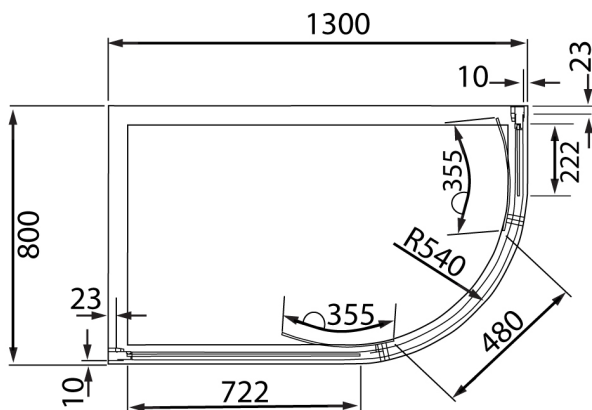

DATASHEET

Image

Drawing

General Information

Product:	58:126
Description:	Volente Offset Quad 1300 x 800
Website Link:	(Click Here)
Product Type:	Offset Quad Shower Enclosures
Brand:	Eastbrook Company
Colour:	Chrome
Material:	Tempered Glass
Height (mm):	1850mm
Width (mm):	800mm
Length (mm):	1300mm
Product Range:	Volente

Product Specifications

Warranty:	10 Year(s)
Door opening (mm):	480mm
Easy Clean glass:	Yes
Finish:	Polished
Frameless:	No
Glass Thickness (mm):	6mm
Glass type:	Clear Glass
Waste Included:	No
Adjustment (mm):	1267-1290/767-799mm
Enclosure Size:	1300x800