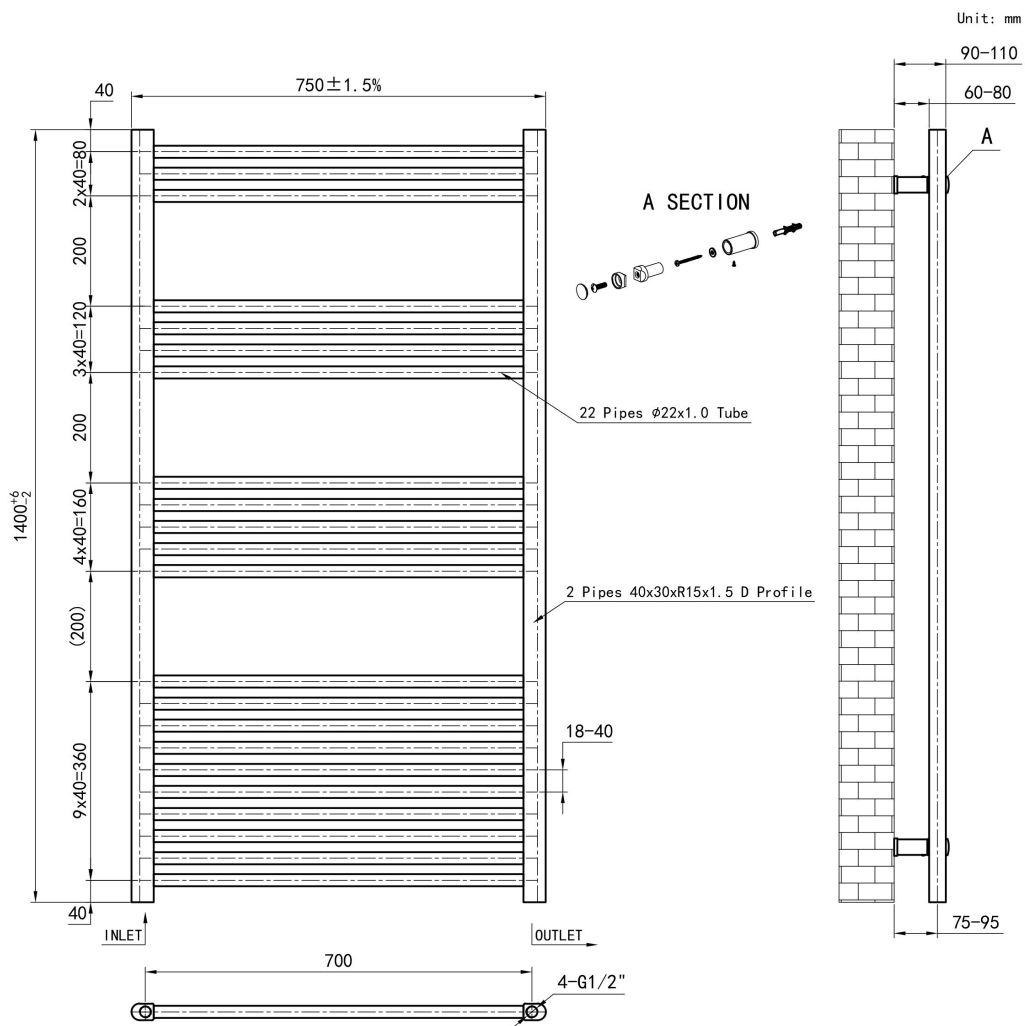

DATASHEET

Image

General Information

Product:	41.0624
Description:	Wendover Straight Multirail 1400 x 750
Website Link:	(Click Here)
Product Type:	Towel Rail
Brand:	Eastbrook Company
Colour:	Chrome
Material:	Mild Steel
Height (mm):	1400mm
Width (mm):	750mm
Net Weight (kg):	12.7kg
Product Range:	Wendover

Product Specifications

Warranty:	5 Year(s)
Supplied with fixings:	Yes
Orientation:	Vertical
BTU $\Delta T50^{\circ}\text{C}$:	1869
BTU $\Delta T60^{\circ}\text{C}$:	2392
Watts $\Delta T50^{\circ}\text{C}$:	548
Watts $\Delta T60^{\circ}\text{C}$:	701

Drawing

Wendover Straight 1400 x 750mm. Technical Drawing

Eastbrook 
Eastbrook Road, Gloucester GL4 3DB
Technical Helpline : 01452 317890
Mon - Fri / 8am - 5pm
Email : technical@eastbrookco.com