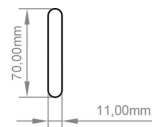

DATASHEET

Image

General Information

Product:	89.0627
Description:	Helmsley 1400 x 600 Towel Rail
Website Link:	(Click Here)
Product Type:	Towel Rail
Brand:	Eastbrook Company
Colour:	Matt Grey
Material:	Mild Steel
Height (mm):	1400mm
Width (mm):	600mm
Net Weight (kg):	19.41kg
Product Range:	Helmsley

Drawing

Helmsley 1400 x 500/600mm. Technical Drawing

A SECTION

B SECTION

scale:1/2

Eastbrook 
Eastbrook Road, Gloucester GL4 3DB
Technical Helpline : 01452 317890
Mon - Fri / 8am - 5pm
Email : technical@eastbrookco.com