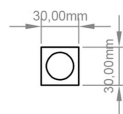

DATASHEET

Image

General Information

Product:	89.0627
Description:	Helmsley 1400 x 600 Towel Rail
Website Link:	(Click Here)
Product Type:	Towel Rail
Brand:	Eastbrook Company
Colour:	Matt Grey
Material:	Mild Steel
Height (mm):	1400mm
Width (mm):	600mm
Net Weight (kg):	19.41kg
Product Range:	Helmsley

Drawing

Helmsley 1400 x 500/600mm. Technical Drawing

A SECTION

B SECTION

scale:1/2

Eastbrook 
Eastbrook Road, Gloucester GL4 3DB
Technical Helpline : 01452 317890
Mon - Fri / 8am - 5pm
Email : technical@eastbrookco.com