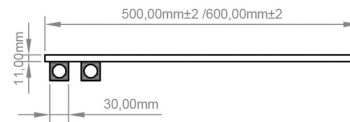

DATASHEET

Image

General Information

Product:	89.0627
Description:	Helmsley 1400 x 600 Towel Rail
Website Link:	(Click Here)
Product Type:	Towel Rail
Brand:	Eastbrook Company
Colour:	Matt Grey
Material:	Mild Steel
Height (mm):	1400mm
Width (mm):	600mm
Net Weight (kg):	19.41kg
Product Range:	Helmsley

Drawing

Helmsley 1400 x 500/600mm. Technical Drawing

A SECTION

B SECTION

scale:1/2

Eastbrook 
Eastbrook Road, Gloucester GL4 3DB
Technical Helpline : 01452 317890
Mon - Fri / 8am - 5pm
Email : technical@eastbrookco.com