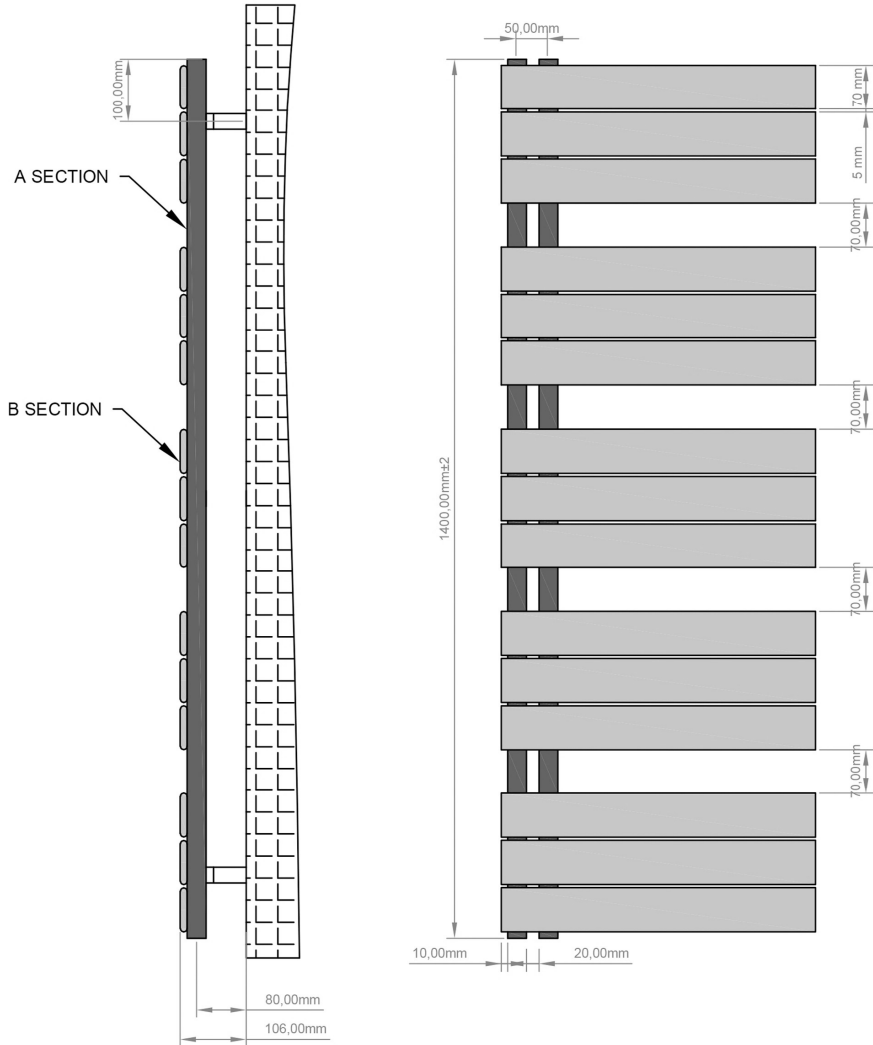

DATASHEET

Image

General Information

Product:	89.0627
Description:	Helmsley 1400 x 600 Towel Rail
Website Link:	(Click Here)
Product Type:	Towel Rail
Brand:	Eastbrook Company
Colour:	Matt Grey
Material:	Mild Steel
Height (mm):	1400mm
Width (mm):	600mm
Net Weight (kg):	19.41kg
Product Range:	Helmsley

Product Specifications

Warranty:	5 Year(s)
Supplied with fixings:	Yes
BTU $\Delta T50^{\circ}\text{C}$:	2274
BTU $\Delta T60^{\circ}\text{C}$:	2911
Watts $\Delta T50^{\circ}\text{C}$:	667
Watts $\Delta T60^{\circ}\text{C}$:	853

Drawing

Helmsley 1400 x 500/600mm. Technical Drawing

A SECTION

B SECTION

scale:1/2

Eastbrook 
Eastbrook Road, Gloucester GL4 3DB
Technical Helpline : 01452 317890
Mon - Fri / 8am - 5pm
Email : technical@eastbrookco.com