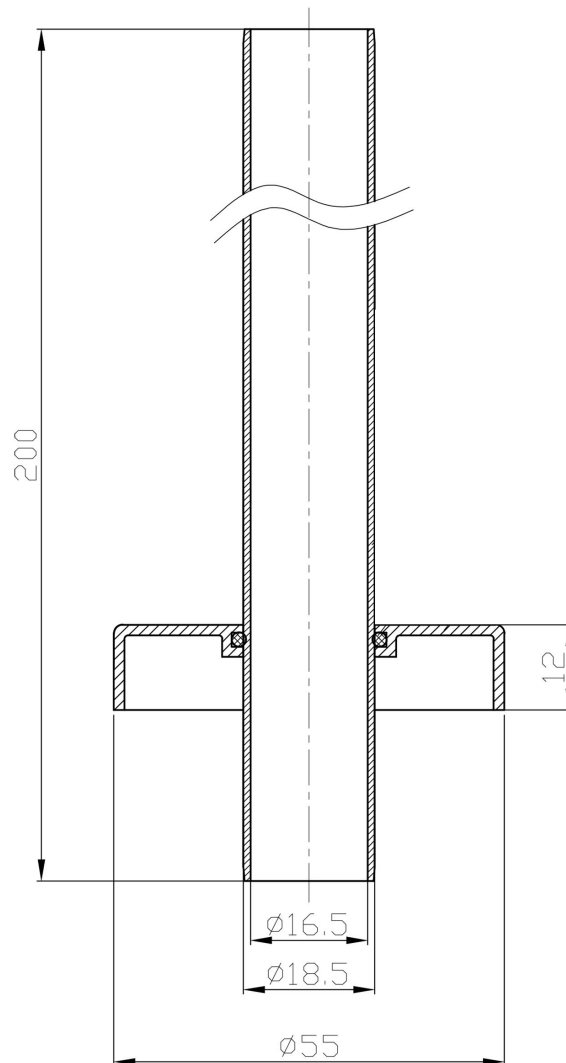

DATASHEET

Image

General Information

Product:	41.0597
Description:	15mm Sleeve Kit & Shrouds
Website Link:	(Click Here)
Product Type:	Pipe Shroud
Brand:	Eastbrook Company
Colour:	Gloss White
Material:	Brass
Net Weight (kg):	0.26kg
Product Range:	Universal

Product Specifications

Warranty:	5 Year(s)
-----------	-----------

Drawing

15mm Sleeve Kit & Shrouds Technical Drawing

FEATURES

- Manufactured from high quality brass
- Suitable for 15mm pipes, must be fitted together with radiator installation
- Each kit includes two pipe shrouds and two collars
- Shroud length 200mm., can be cut to desired length