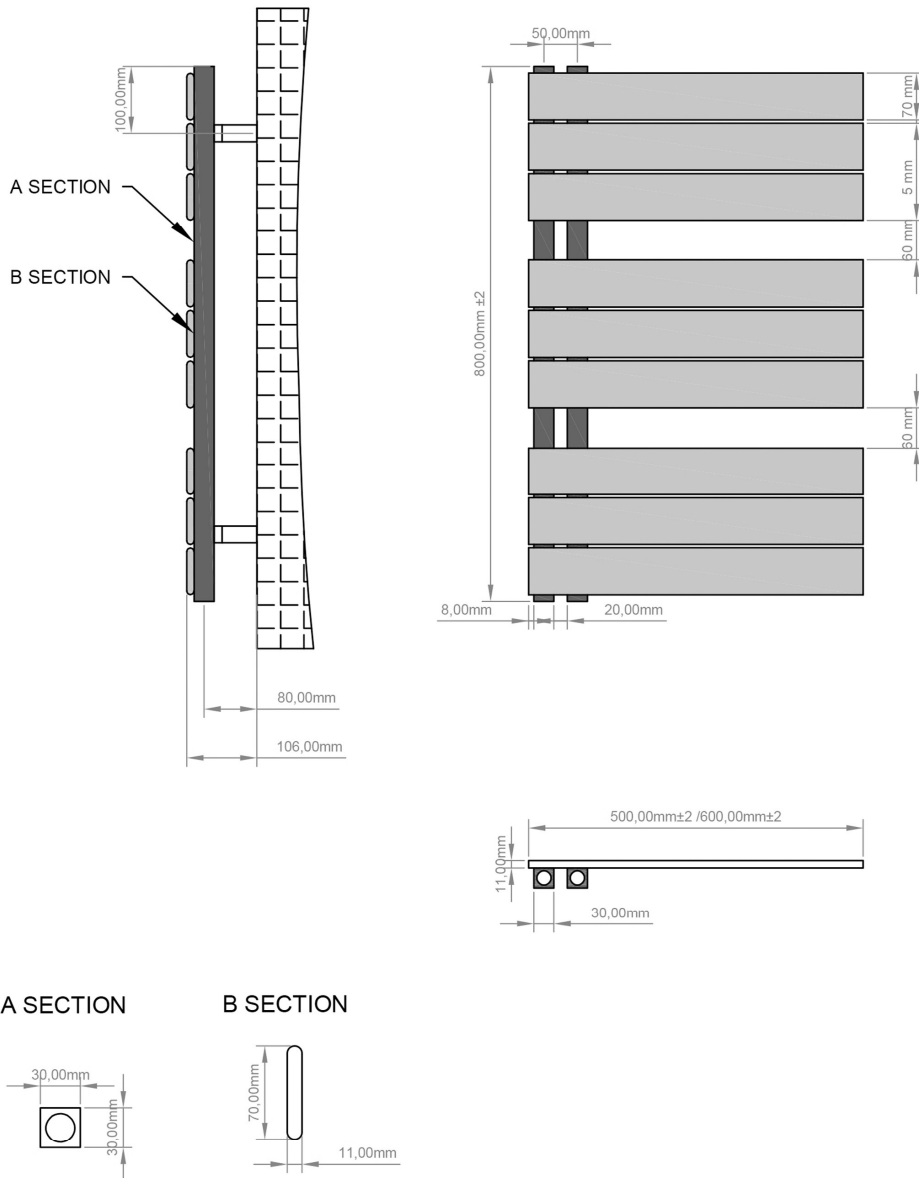

### General Information

Product:	89.0630
Description:	Helmsley 800 x 500 Towel Rail
Website Link:	<a href="#">(Click Here)</a>
Product Type:	Towel Rail
Brand:	Eastbrook Company
Colour:	Matt Anthracite
Material:	Mild Steel
Height (mm):	800mm
Width (mm):	500mm
Net Weight (kg):	10.43kg
Product Range:	Helmsley

## Drawing

### Helmsley 800 x 500/600mm. Technical Drawing

A SECTION

B SECTION

scale: 1/2

**Eastbrook **  
Eastbrook Road, Gloucester GL4 3DB  
Technical Helpline : 01452 317890  
Mon - Fri / 8am - 5pm  
Email : [technical@eastbrookco.com](mailto:technical@eastbrookco.com)