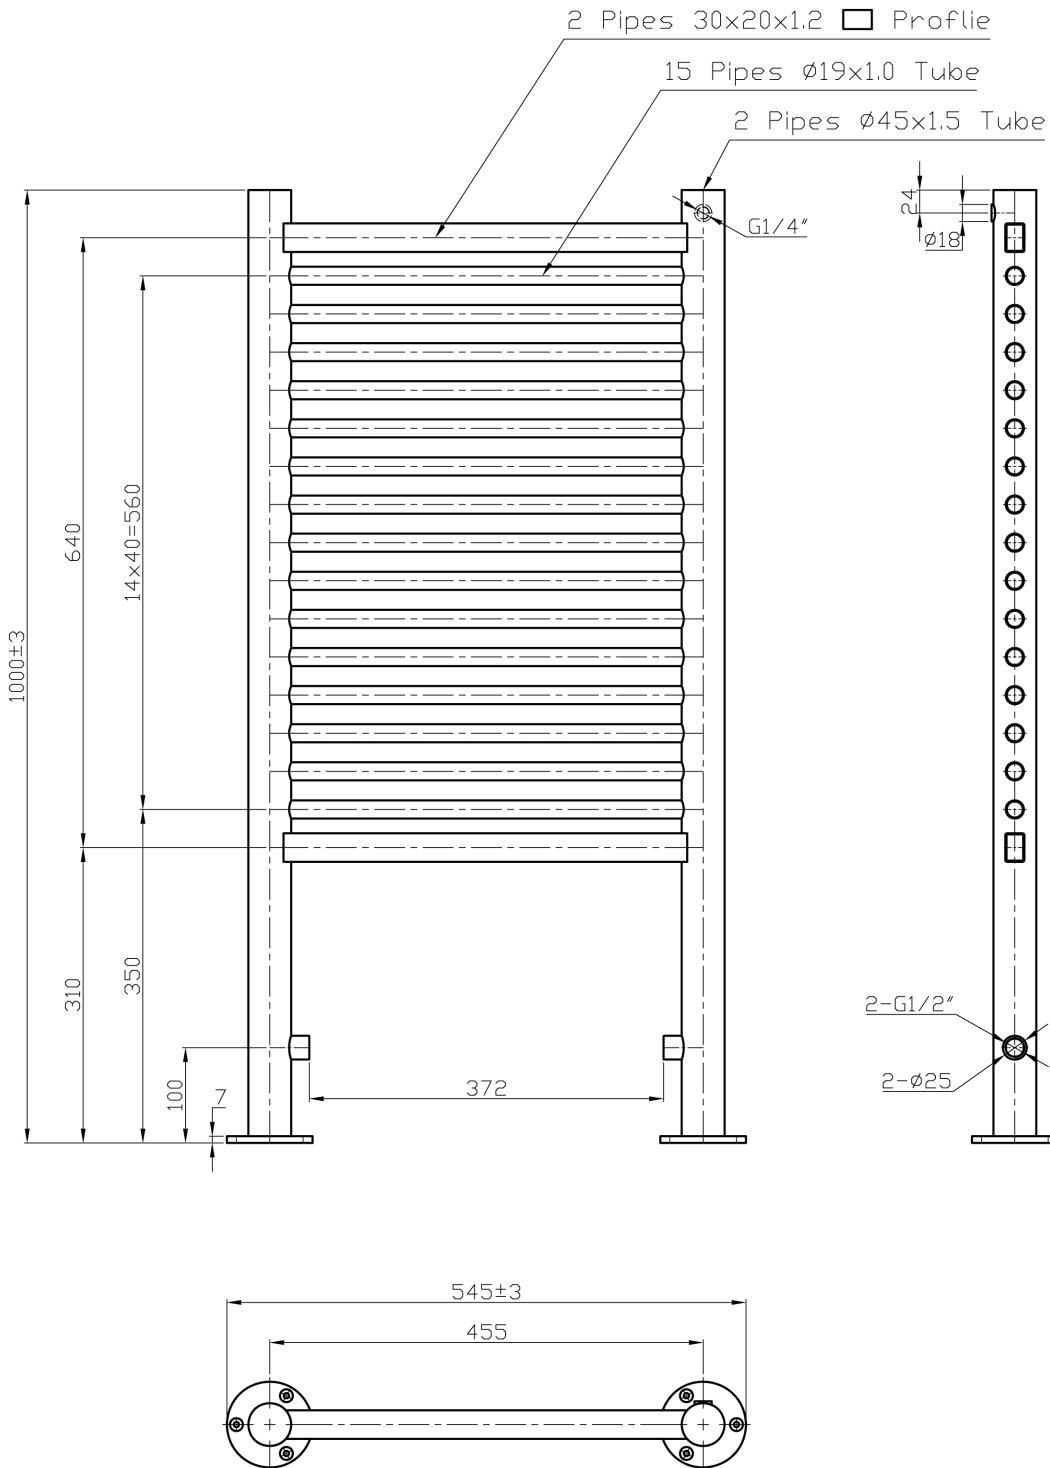

Drawing

Eastbrook

Eastbrook Road, Gloucester GL4 3DB
Technical Helpline: 01452 317890
email: technical@eastbrookco.com