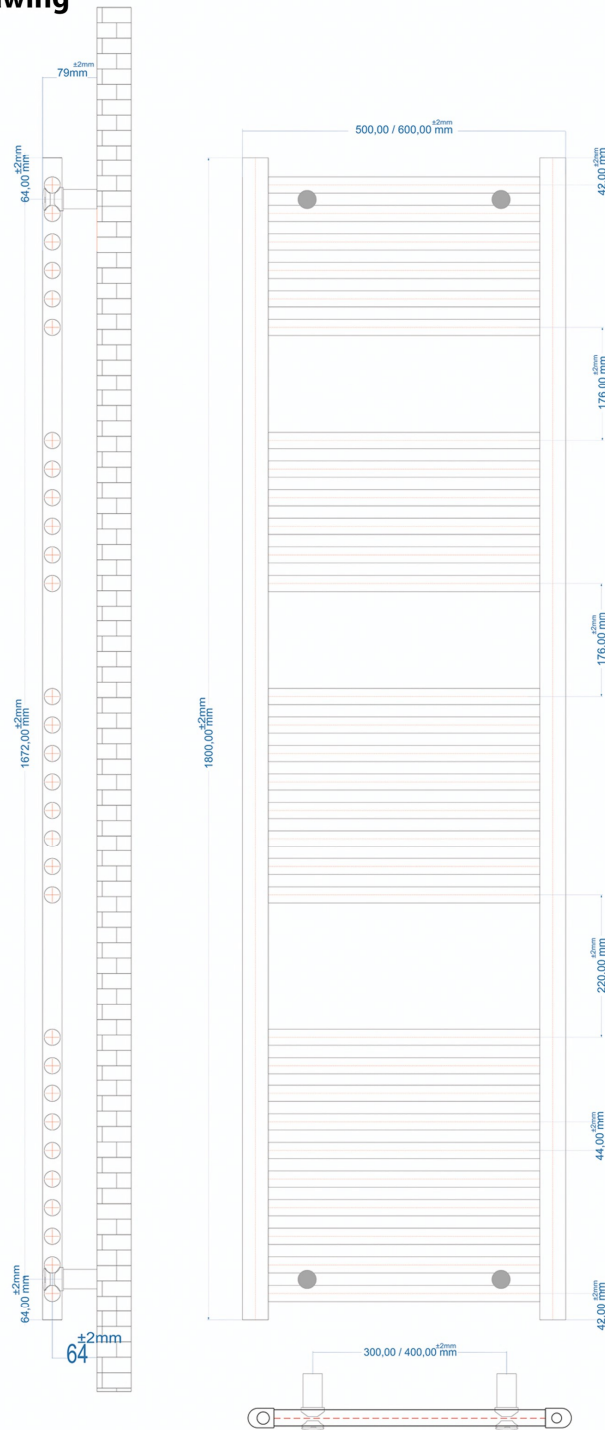

DATASHEET

Image

General Information

Product:	89.0583
Description:	Westward 1800 x 600 Straight Multirail
Website Link:	(Click Here)
Product Type:	Towel Rail
Brand:	Eastbrook Company
Colour:	Gloss White
Material:	Mild Steel
Height (mm):	1800mm
Width (mm):	600mm
Net Weight (kg):	12.4kg
Product Range:	Westward

Drawing

Westward Straight Towel Rail 1800 x 500/600mm. Technical Drawing

Eastbrook 
Eastbrook Road, Gloucester GL4 3DB
Technical Helpline : 01452 317890
Mon - Fri / 8am - 5pm
Email : technical@eastbrookco.com