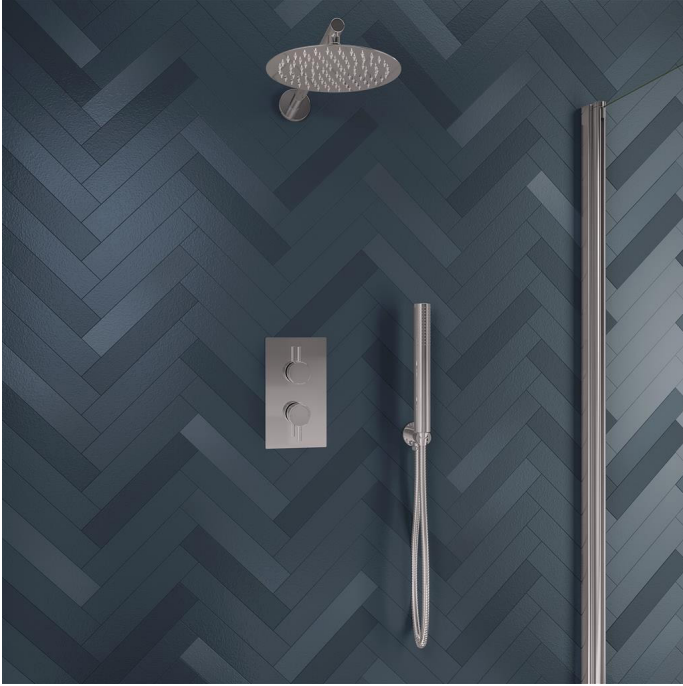

DATASHEET

Image

General Information

| | |
|---------------|----------------------------|
| Product: | BND014 |
| Description: | Round Shower Bundle Chrome |
| Product Type: | Shower Bundle |
| Brand: | Eastbrook Company |
| Colour: | Chrome |
| Material: | PVD coated brass |