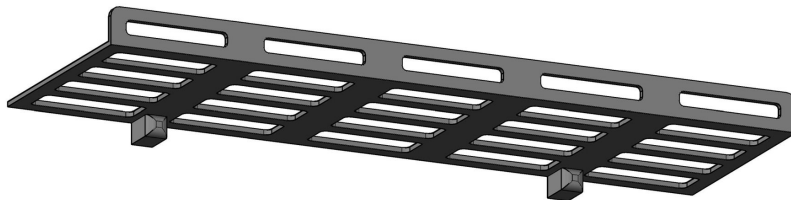

DATASHEET

Image

General Information

Product:	89.0443
Description:	Design Towel Shelf 470mm Charlton/Rosano
Website Link:	(Click Here)
Product Type:	Clearance Towel Shelf
Brand:	Eastbrook Company
Colour:	Matt White
Material:	Mild Steel
Width (mm):	470mm
Net Weight (kg):	0.52kg
Product Range:	Universal

Product Specifications

Warranty:	1 Year(s)
-----------	-----------

Drawing

Design Towel Shelf Rosano / Charlton 280 / 375 / 470mm. Technical Drawing

Eastbrook 
Eastbrook Road, Gloucester GL4 3DB
Technical Helpline : 01452 317890
Mon - Fri / 8am - 5pm
Email : technical@eastbrookco.com