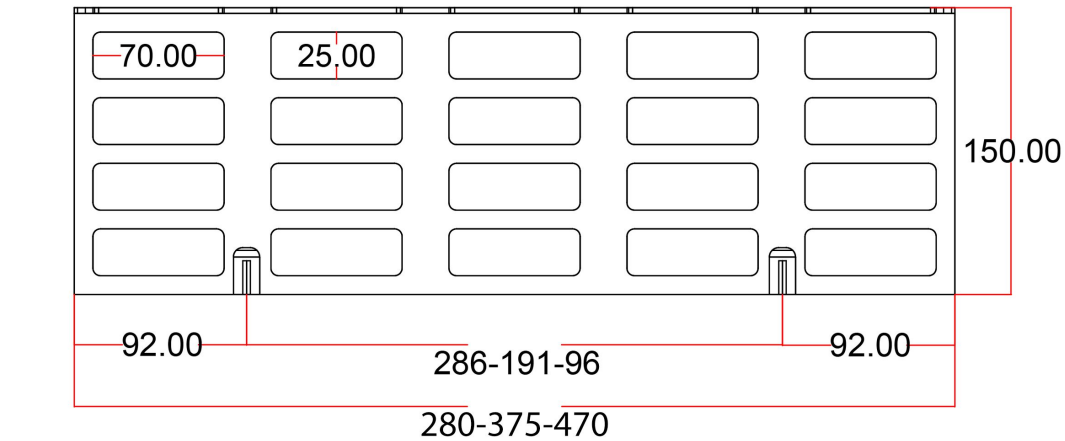

DATASHEET

Image

General Information

Product:	89.0443
Description:	Design Towel Shelf 470mm Charlton/Rosano
Website Link:	(Click Here)
Product Type:	Clearance Towel Shelf
Brand:	Eastbrook Company
Colour:	Matt White
Material:	Mild Steel
Width (mm):	470mm
Net Weight (kg):	0.52kg
Product Range:	Universal

Product Specifications

Warranty:	1 Year(s)
-----------	-----------

Drawing

Design Towel Shelf Rosano / Charlton 280 / 375 / 470mm. Technical Drawing

Eastbrook 
Eastbrook Road, Gloucester GL4 3DB
Technical Helpline : 01452 317890
Mon - Fri / 8am - 5pm
Email : technical@eastbrookco.com