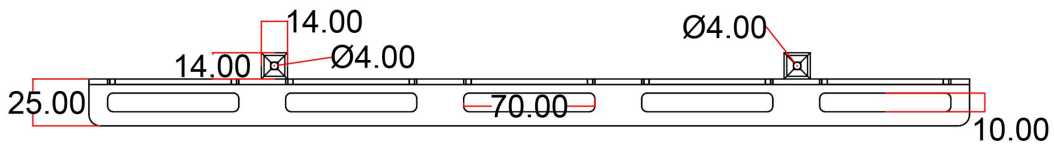

DATASHEET

Image

General Information

Product:	89.0443
Description:	Design Towel Shelf 470mm Charlton/Rosano
Website Link:	(Click Here)
Product Type:	Clearance Towel Shelf
Brand:	Eastbrook Company
Colour:	Matt White
Material:	Mild Steel
Width (mm):	470mm
Net Weight (kg):	0.52kg
Product Range:	Universal

Product Specifications

Warranty:	1 Year(s)
-----------	-----------

Drawing

Design Towel Shelf Rosano / Charlton 280 / 375 / 470mm. Technical Drawing

Eastbrook 
Eastbrook Road, Gloucester GL4 3DB
Technical Helpline : 01452 317890
Mon - Fri / 8am - 5pm
Email : technical@eastbrookco.com