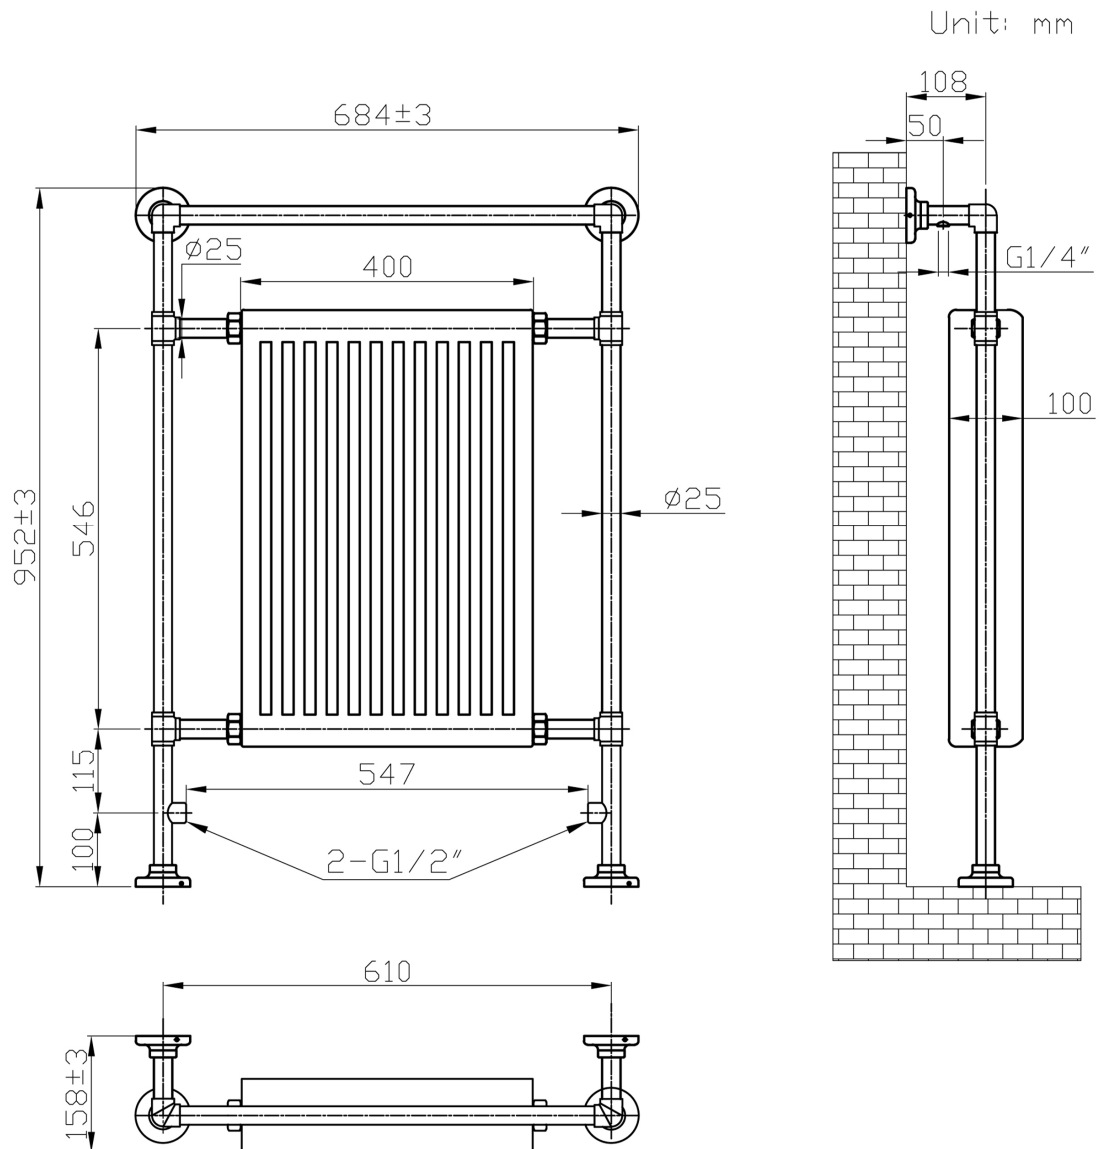

DATASHEET

Image

General Information

Product:	41.1011
Description:	Twyver 952 x 684
Website Link:	(Click Here)
Product Type:	Towel Rail
Brand:	Eastbrook Company
Colour:	Chrome/Gloss White
Material:	Mild Steel
Height (mm):	952mm
Width (mm):	684mm
Net Weight (kg):	14.55kg
Product Range:	Twyver

Product Specifications

Warranty:	5 Year(s)
Supplied with fixings:	Yes
Orientation:	Floor Standing
BTU $\Delta T50^{\circ}\text{C}$:	1546
BTU $\Delta T60^{\circ}\text{C}$:	1979
Watts $\Delta T50^{\circ}\text{C}$:	453
Watts $\Delta T60^{\circ}\text{C}$:	580

Drawing

41.1011 Twyver technical drawing

The **TRADITIONAL** Range

Tappings : 547mm.
Tappings from wall : 108mm.
Distance from wall : 158mm.

This product should be fitted by a fully qualified installer.

Eastbrook Road, Gloucester GL4 3DB
Technical Helpline : 01452 317890
Mon - Fri / 8am - 5pm
Email : technical@eastbrookco.com