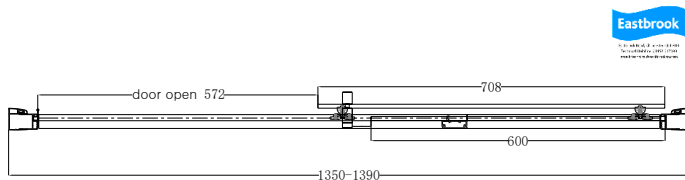

### General Information

Product:	49.7068
Description:	Vantage 2000 8mm 1400 Soft Close Sliding Door
Product Type:	Slider Shower Doors
Brand:	Eastbrook Company
Colour:	Brushed Brass
Material:	Tempered Glass
Height (mm):	2000mm
Width (mm):	37.5mm
Length (mm):	1400mm
Product Range:	Vantage 2000

### Product Specifications

Warranty:	10 Year(s)
Door opening (mm):	572mm
Easy Clean glass:	Yes
Finish:	Brushed
Frameless:	No
Glass Thickness (mm):	8mm
Glass type:	Clear Glass
Waste Included:	No
Adjustment (mm):	1350-1390mm