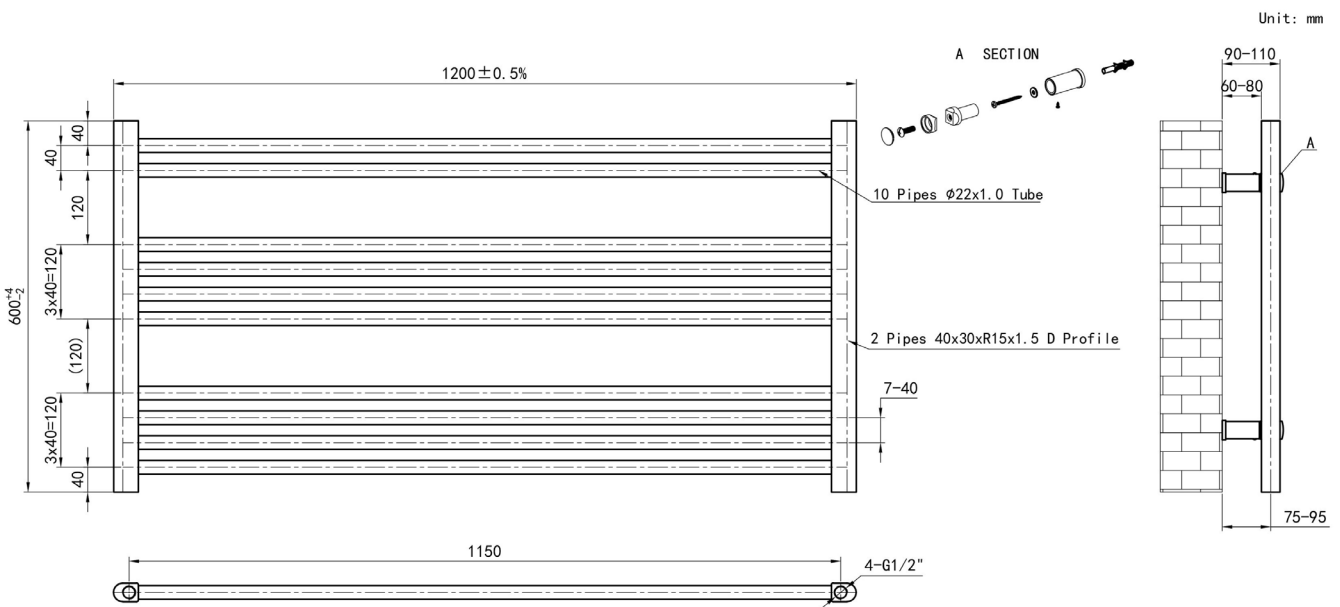

DATASHEET

Image

General Information

Product:	41.0667
Description:	Wendover Straight Multirail 600 x 1200
Website Link:	(Click Here)
Product Type:	Towel Rail
Brand:	Eastbrook Company
Colour:	Matt Black
Material:	Mild Steel
Height (mm):	600mm
Width (mm):	1200mm
Net Weight (kg):	8.51kg
Product Range:	Wendover

Product Specifications

Warranty:	5 Year(s)
Supplied with fixings:	Yes
Orientation:	Horizontal
BTU $\Delta T50^{\circ}\text{C}$:	1599
BTU $\Delta T60^{\circ}\text{C}$:	2047
Watts $\Delta T50^{\circ}\text{C}$:	469
Watts $\Delta T60^{\circ}\text{C}$:	600

Drawing

Wendover Straight 600 x 1200mm. Technical Drawing

Eastbrook 
Eastbrook Road, Gloucester GL4 3DB
Technical Helpline : 01452 317890
Mon - Fri / 8am - 5pm
Email : technical@eastbrookco.com