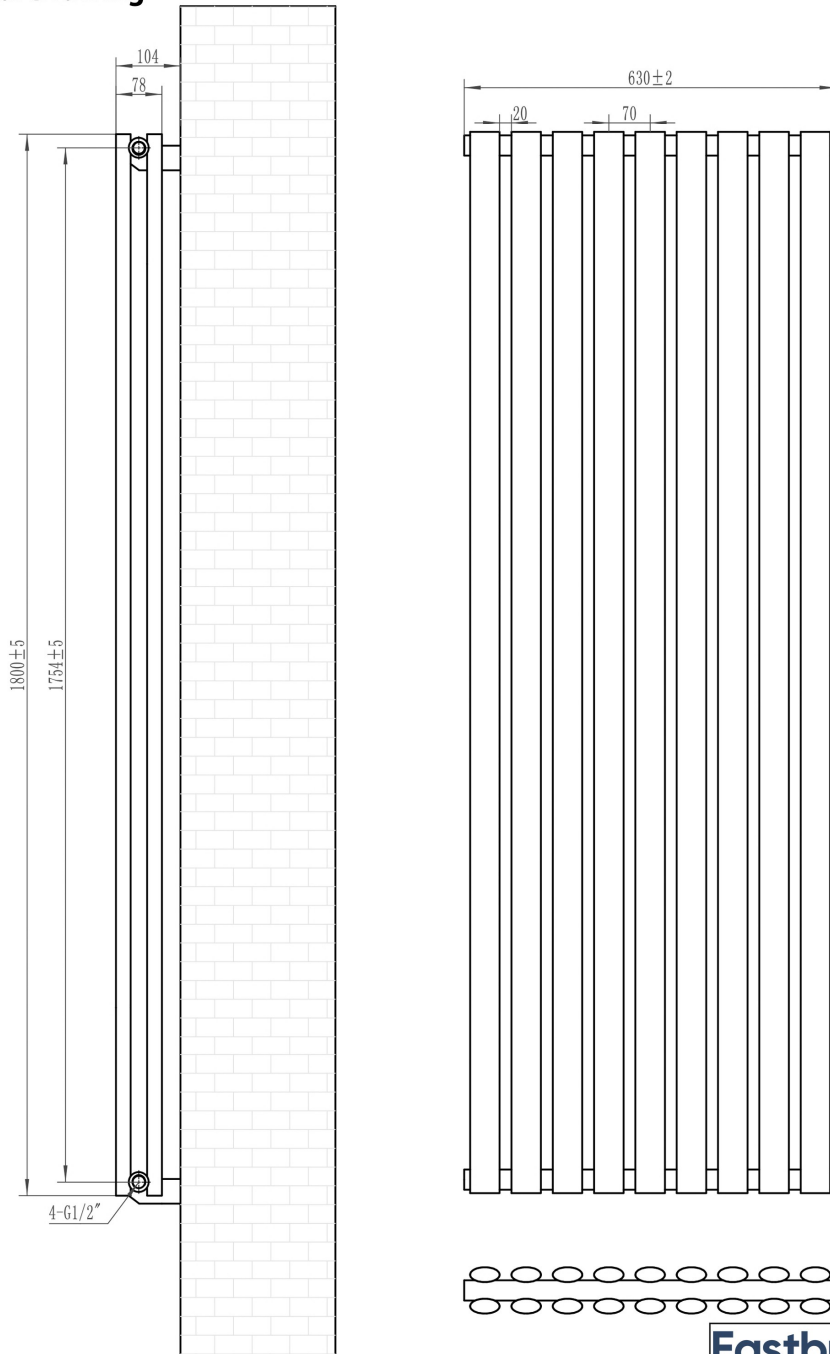

DATASHEET

Image

General Information

Product:	81.0174
Description:	Tunstall Double 1800 x 630 Radiator
Website Link:	(Click Here)
Product Type:	Radiator
Brand:	Eastbrook Company
Colour:	Matt Black
Material:	Mild Steel
Height (mm):	1800mm
Width (mm):	630mm
Net Weight (kg):	47kg
Product Range:	Tunstall Double

Product Specifications

Warranty:	5 Year(s)
Supplied with fixings:	Yes
Orientation:	Vertical
BTU $\Delta T50^{\circ}\text{C}$:	5710
BTU $\Delta T60^{\circ}\text{C}$:	7311
Watts $\Delta T50^{\circ}\text{C}$:	1673
Watts $\Delta T60^{\circ}\text{C}$:	2142

Drawing

Tunstall Double Vertical 1800 x 630mm. Technical Drawing

Tappings off wall : 65mm.

Eastbrook 
Eastbrook Road, Gloucester GL4 3DB
Technical Helpline : 01452 317890
Mon - Fri / 8am - 5pm
Email : technical@eastbrookco.com